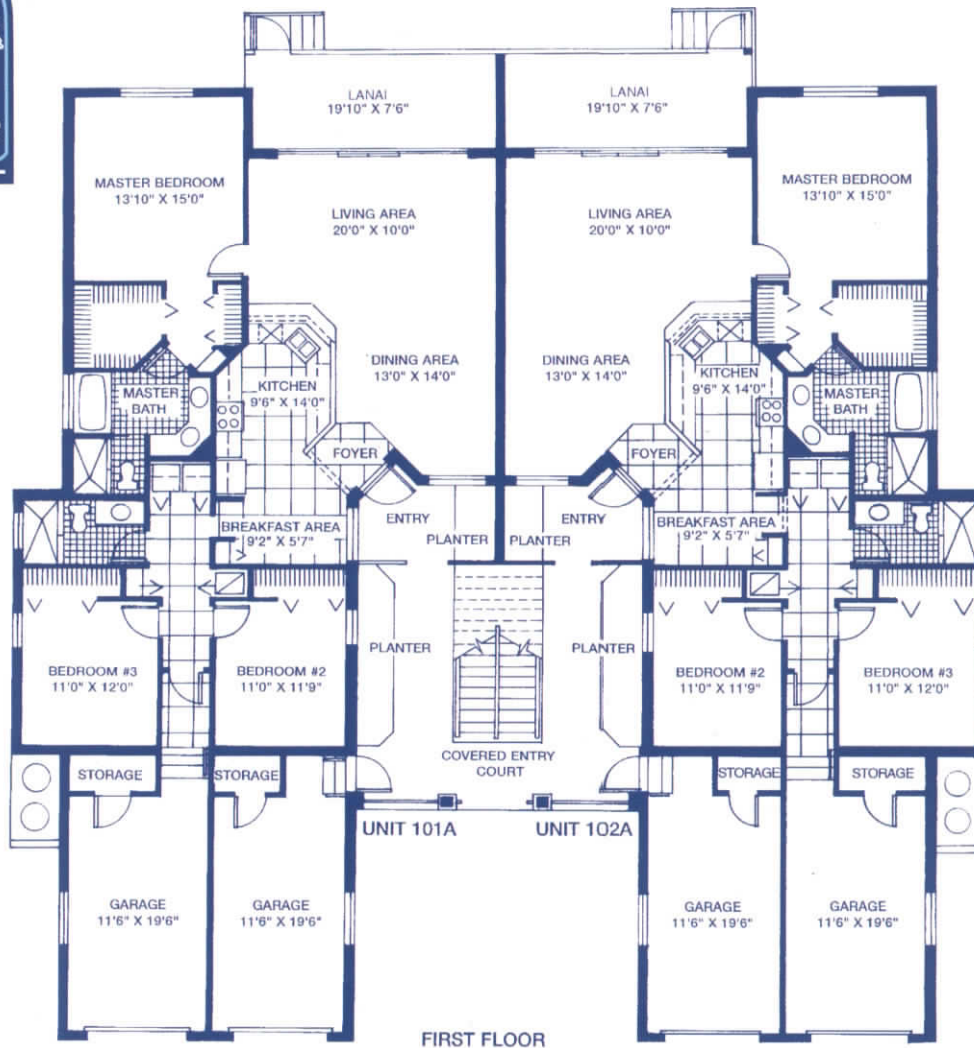

First Floor

The home's impressive living and dining rooms open to a screened lanai—a perfect complex for entertaining.

The GE-equipped kitchen with adjacent bright, inviting breakfast area is truly magnificent. The kitchen is complete with side by side refrigerator with water and ice dispenser, range with self-cleaning oven, spacemaker microwave, Potscrubber dishwasher, clothes washer and dryer.

Custom Designed Kitchen

- Large breakfast area
- Separate pantry
- European style cabinets
- GE white on white appliances
- Side by side refrigerator with water and ice dispenser

- Range with self-cleaning oven
- Spacemaker microwave oven
- Potscrubber dishwasher
- Disposal
- Washer and dryer

Design Options

- Appliance upgrade (features and color)
- Cabinet upgrade (finishes and color)
- Corian or Etura counter tops
- Flooring upgrades—carpet, tile and wood
- Wood shelving in closets
- Intercom and security systems