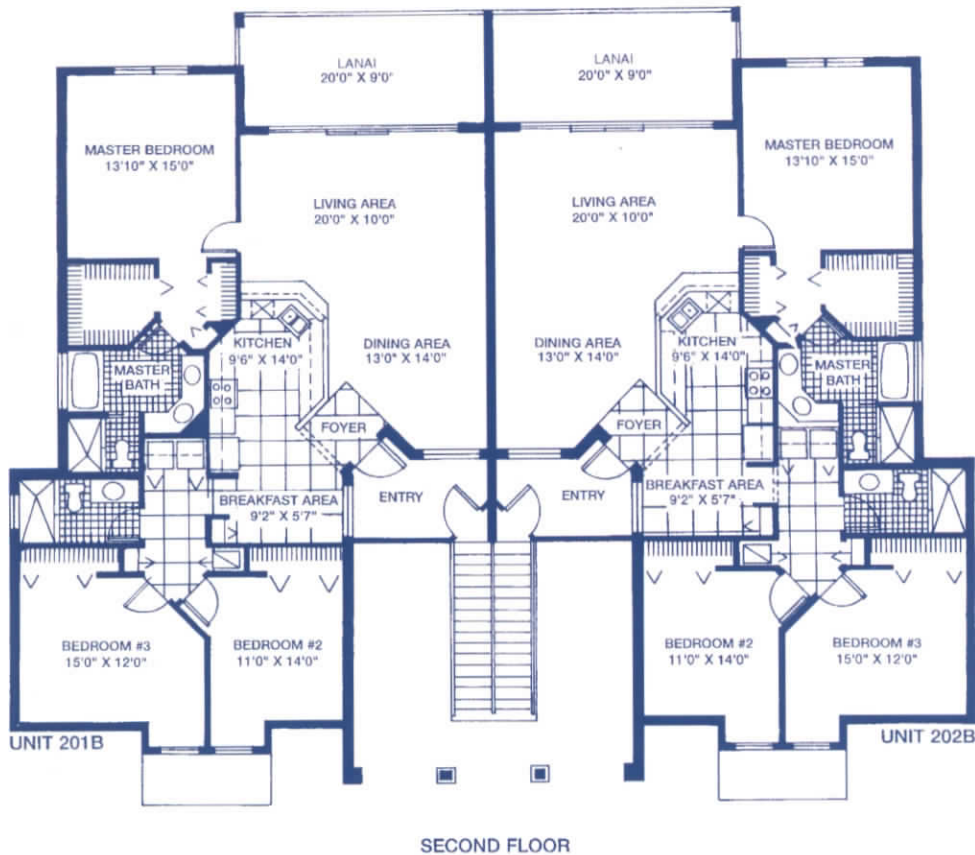

Second Floor

The versatile split bedroom plan offers you and your guests privacy, quiet, and comfort. The magnificent master suite welcomes you to luxurious design and convenience—a large walk-in closet, plus separate storage closet, double vanity, separate bath, shower, and separate commode.

Guests enjoy privacy and luxury as well. Two large guest bedrooms are conveniently located adjacent to a full, private bath.

Luxurious Split Bedroom Design

Master Suite

Large walk-in closet
Separate storage closet
Ceramic tile bath floor

Guest Quarters

Two bedrooms
Large closets
Ceramic tile bath
Bath fan
Medicine cabinet
Full width mirrors and vanity