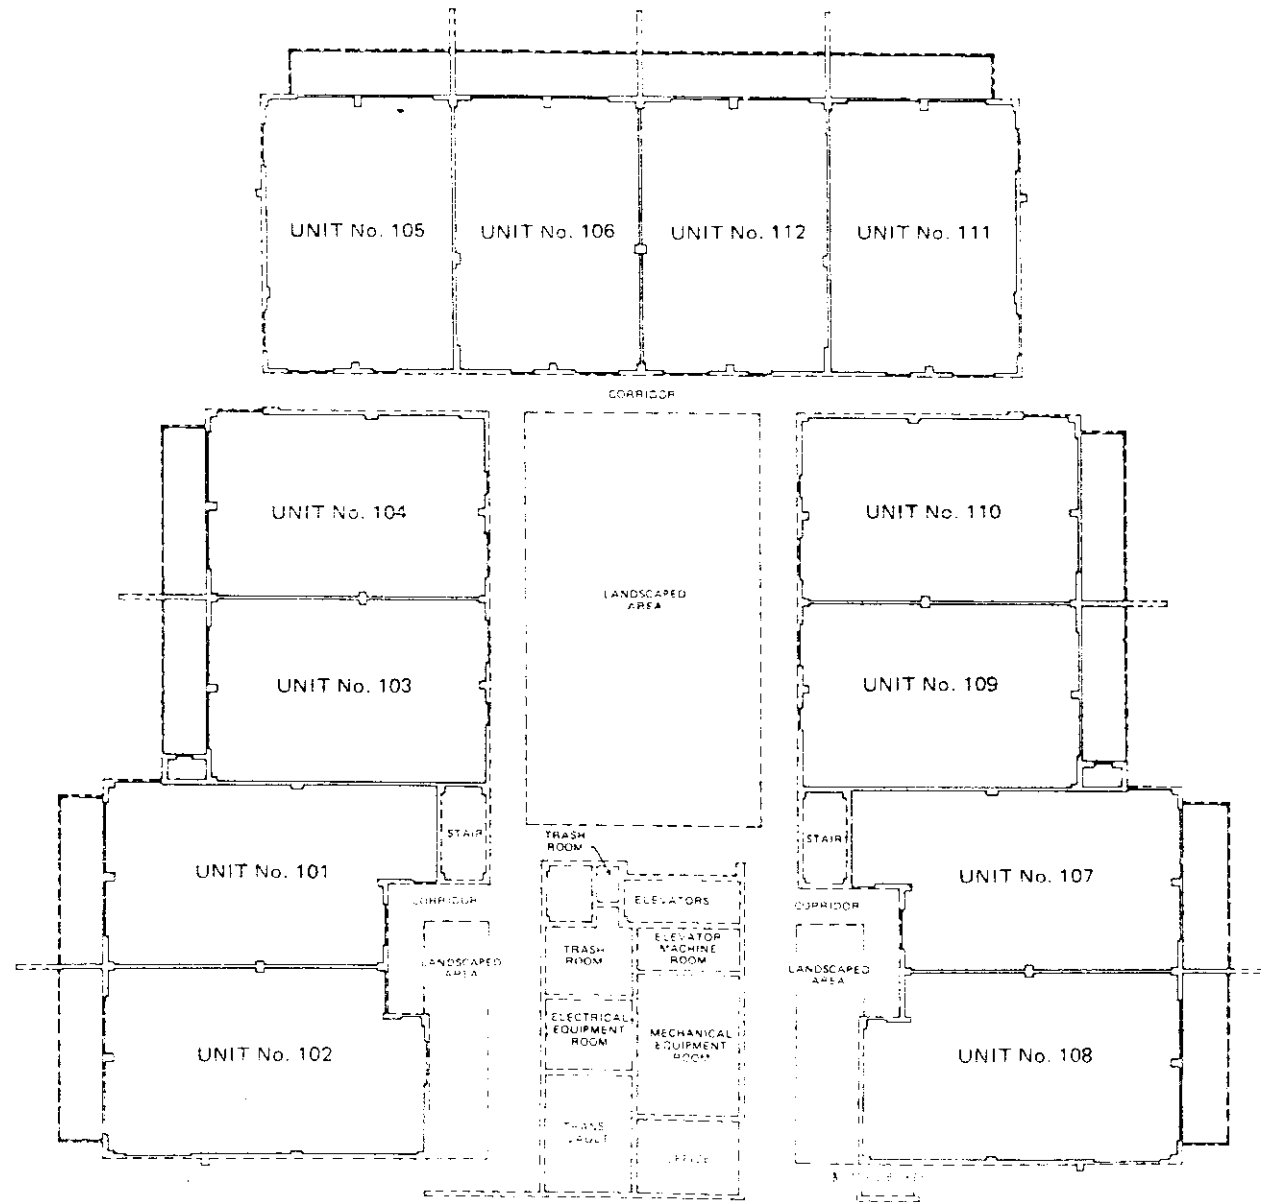

SOUTH SEAS

CONDOMINIUM OF MARCO ISLAND

GULF OF MEXICO

OVERALL SITE PLAN

SOUTH SEAS NORTH CONDOMINIUM OF MARCO ISLAND

GROUND FLOOR PLAN BUILDING A

SOUTH SEAS EAST CONDOMINIUM OF MARCO ISLAND

SOUTH SEAS EAST CONDOMINIUM OF MARCO ISLAND

SOUTH SEAS EAST CONDOMINIUM OF MARCO ISLAND

F-2 - 1100 sq'
 F-4 - 1300 sq'
 F-2 - 1300 sq'
 F-1 - 1300 sq'
 F-3 - 1131 sq'
 F-3 - 1150 sq'
 F-2 - 1100 sq'
 F-1 - 1300
 F-4 - 1138
 F-4 - 1135
 F-4 - 1300
 F-1 - 1131
 F-3 - 1300