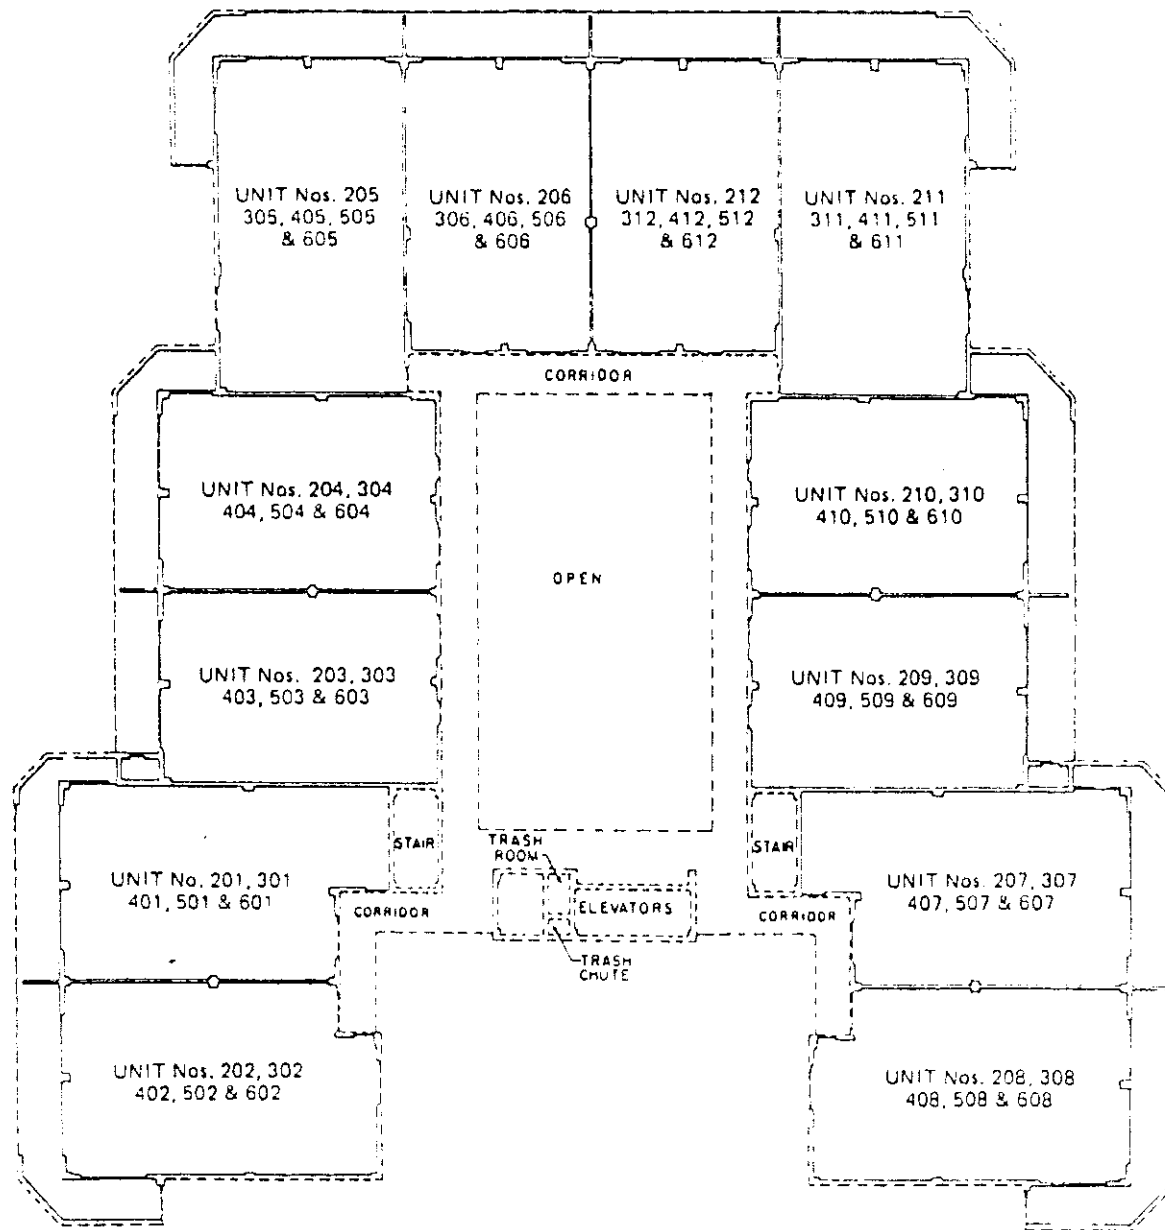

SOUTH SEAS

CONDOMINIUM OF MARCO ISLAND

GULF OF MEXICO

OVERALL SITE PLAN

SOUTH SEAS NORTH CONDOMINIUM OF MARCO ISLAND

GROUND FLOOR PLAN BUILDING A

SOUTH SEAS EAST CONDOMINIUM OF MARCO ISLAND

SOUTH SEAS EAST CONDOMINIUM OF MARCO ISLAND

SOUTH SEAS EAST CONDOMINIUM OF MARCO ISLAND

F-2 - 1100 sq'
 F-4 - 1300 sq'
 F-2 - 1300 sq'
 F-1 - 1300 sq'
 F-3 - 1131 sq'
 F-3 - 1150 sq'
 F-2 - 1100 sq'
 F-1 - 1300
 F-4 - 1138
 F-4 - 1135
 F-4 - 1300
 F-1 - 1131
 F-3 - 1300