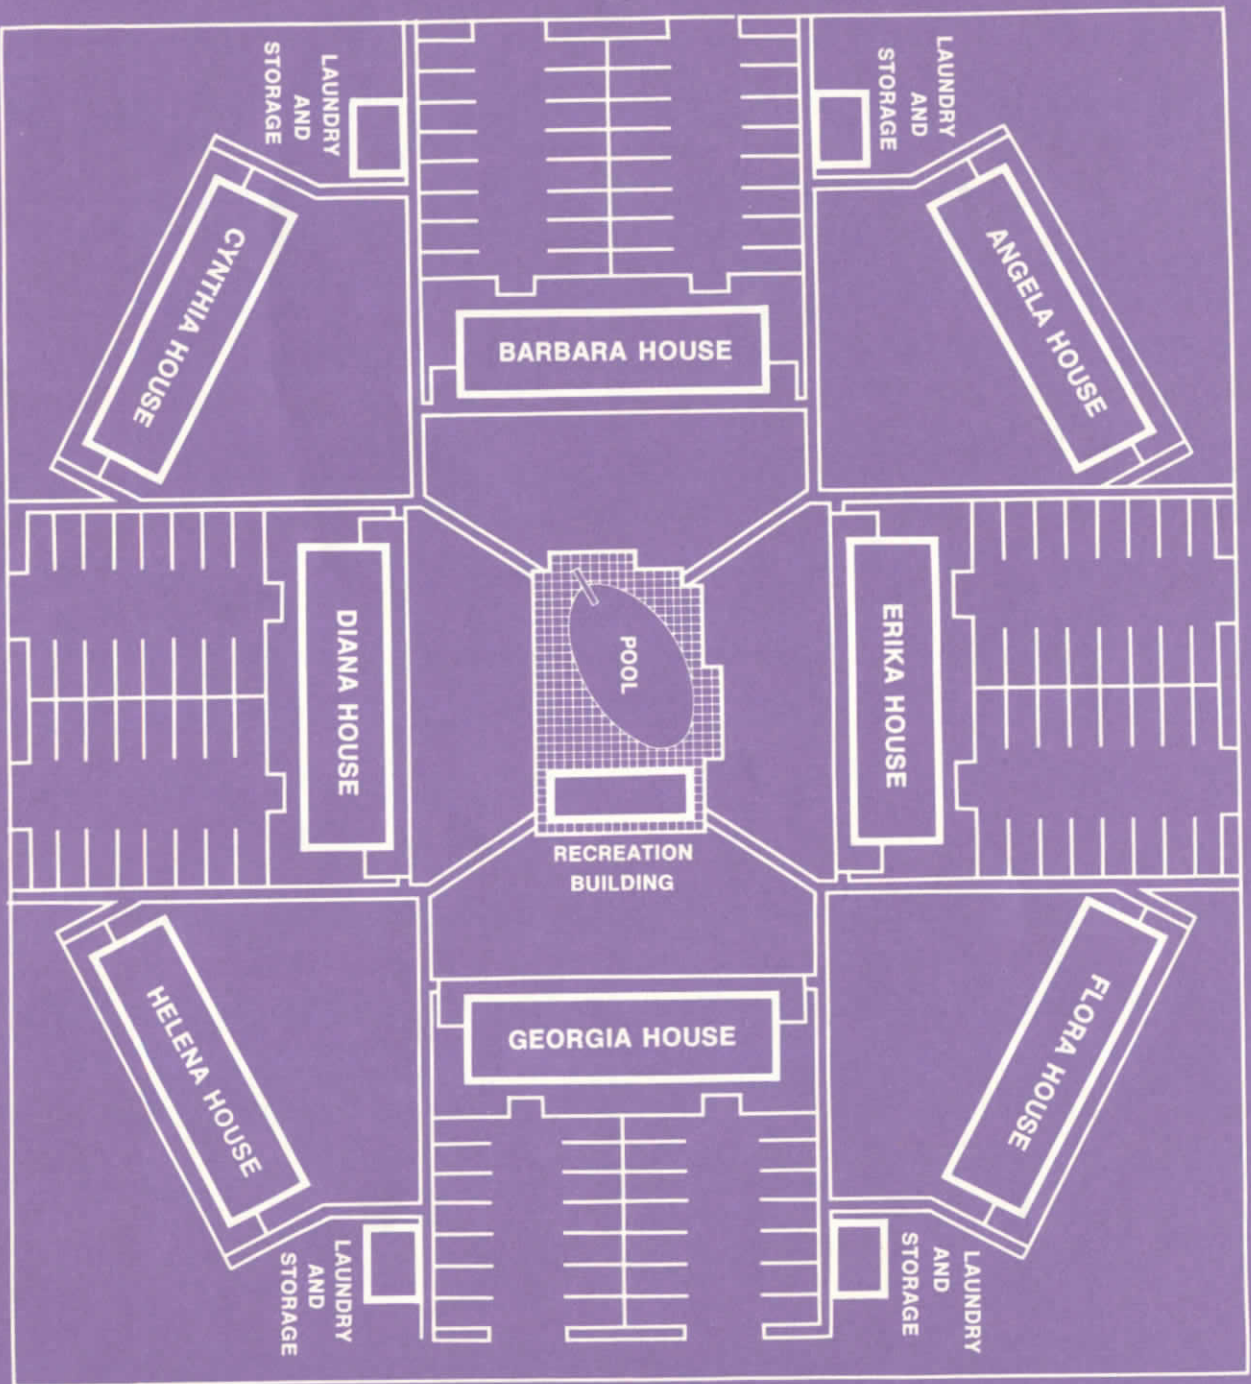

*South Island
Aquarius
Starkree &c*

150 UNIT AQUIRIUS CONDOMINIUM		
SUNCO ISLAND		COLLIER COUNTY, FLA.
JAMES E. YENDEL and associates architects and engineers	1701 E.W. 3rd Avenue Miami, Florida 33131	JAMES E. YENDEL MEMBER POLICE BUREAU ARTHUR L. BAY
Drawn by: J.E.Y.	Scale:	Sheet No. 1047

SEABREEZE

SITE PLAN

EFFICIENCY

UNITS 3 & 8

UNITS 3 & 8

EFFICIENCY

14'-0" X 18'-0"

ONE BEDROOM

UNITS 2-4-7 & 9

TWO BEDROOM

UNITS 1-5-6 & 10