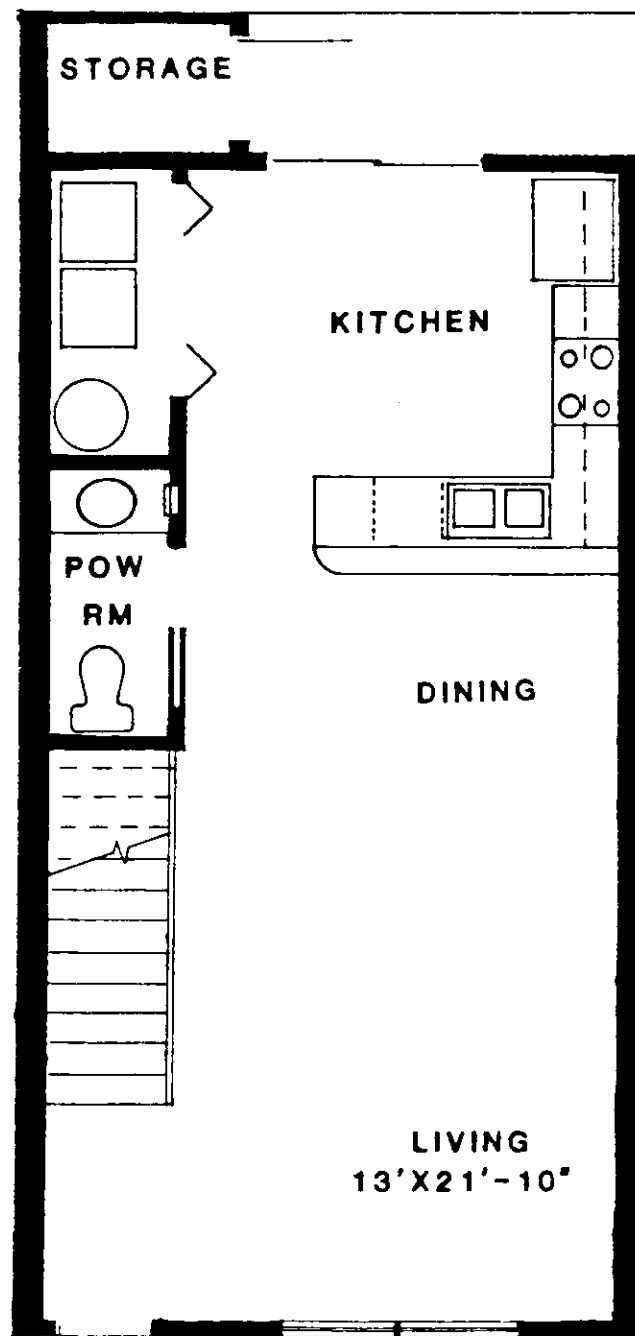

Sand Dollar Villas

PLOT PLAN
SCALE 1/4" = 1'-0"

ELKCAM

STORAGE

KITCHEN

BEDROOM 2

DINING

LIVING

BEDROOM 1

TOTAL LIVING AREA
825 Square Feet

ONE STORY UNIT

TWO STORY UNIT

PRICES SUBJECT TO CHANGE WITHOUT NOTICE

TOTAL LIVING AREA
1095 Square Feet