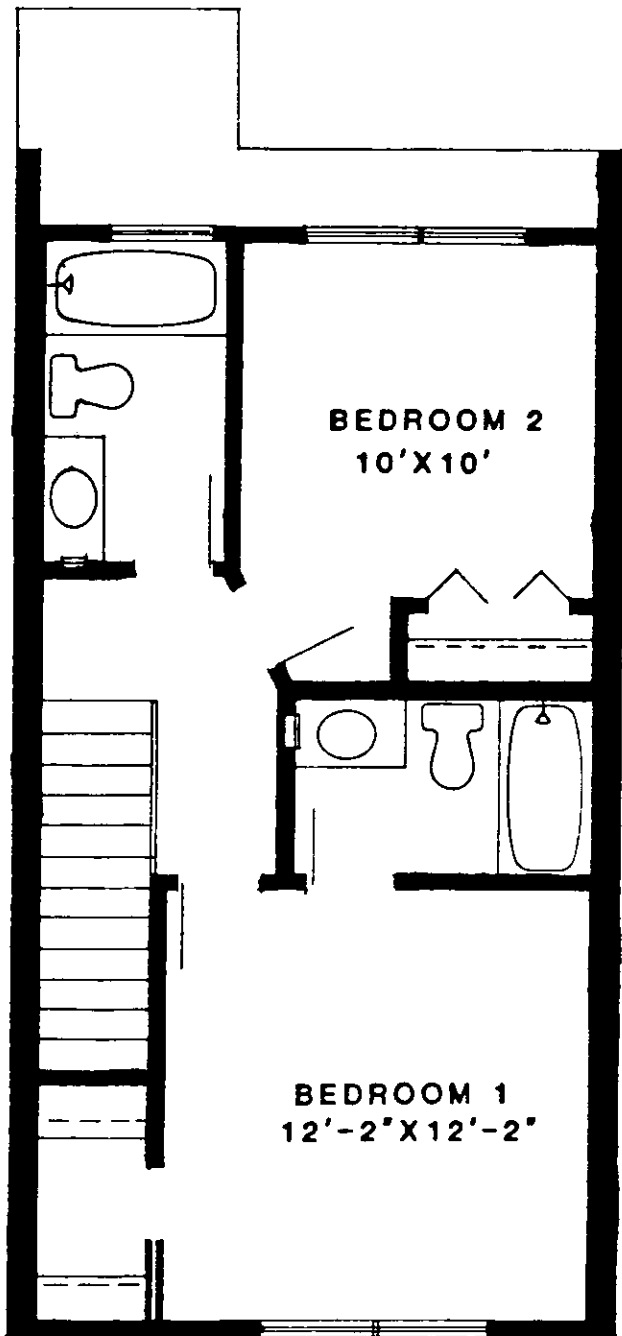

Sand Dollar Villas

PLOT PLAN
SCALE 1/4" = 1'-0"

ELKCAM

STORAGE

KITCHEN

BEDROOM 2

DINING

LIVING

BEDROOM 1

TOTAL LIVING AREA
825 Square Feet

ONE STORY UNIT

TWO STORY UNIT

PRICES SUBJECT TO CHANGE WITHOUT NOTICE

TOTAL LIVING AREA
1095 Square Feet