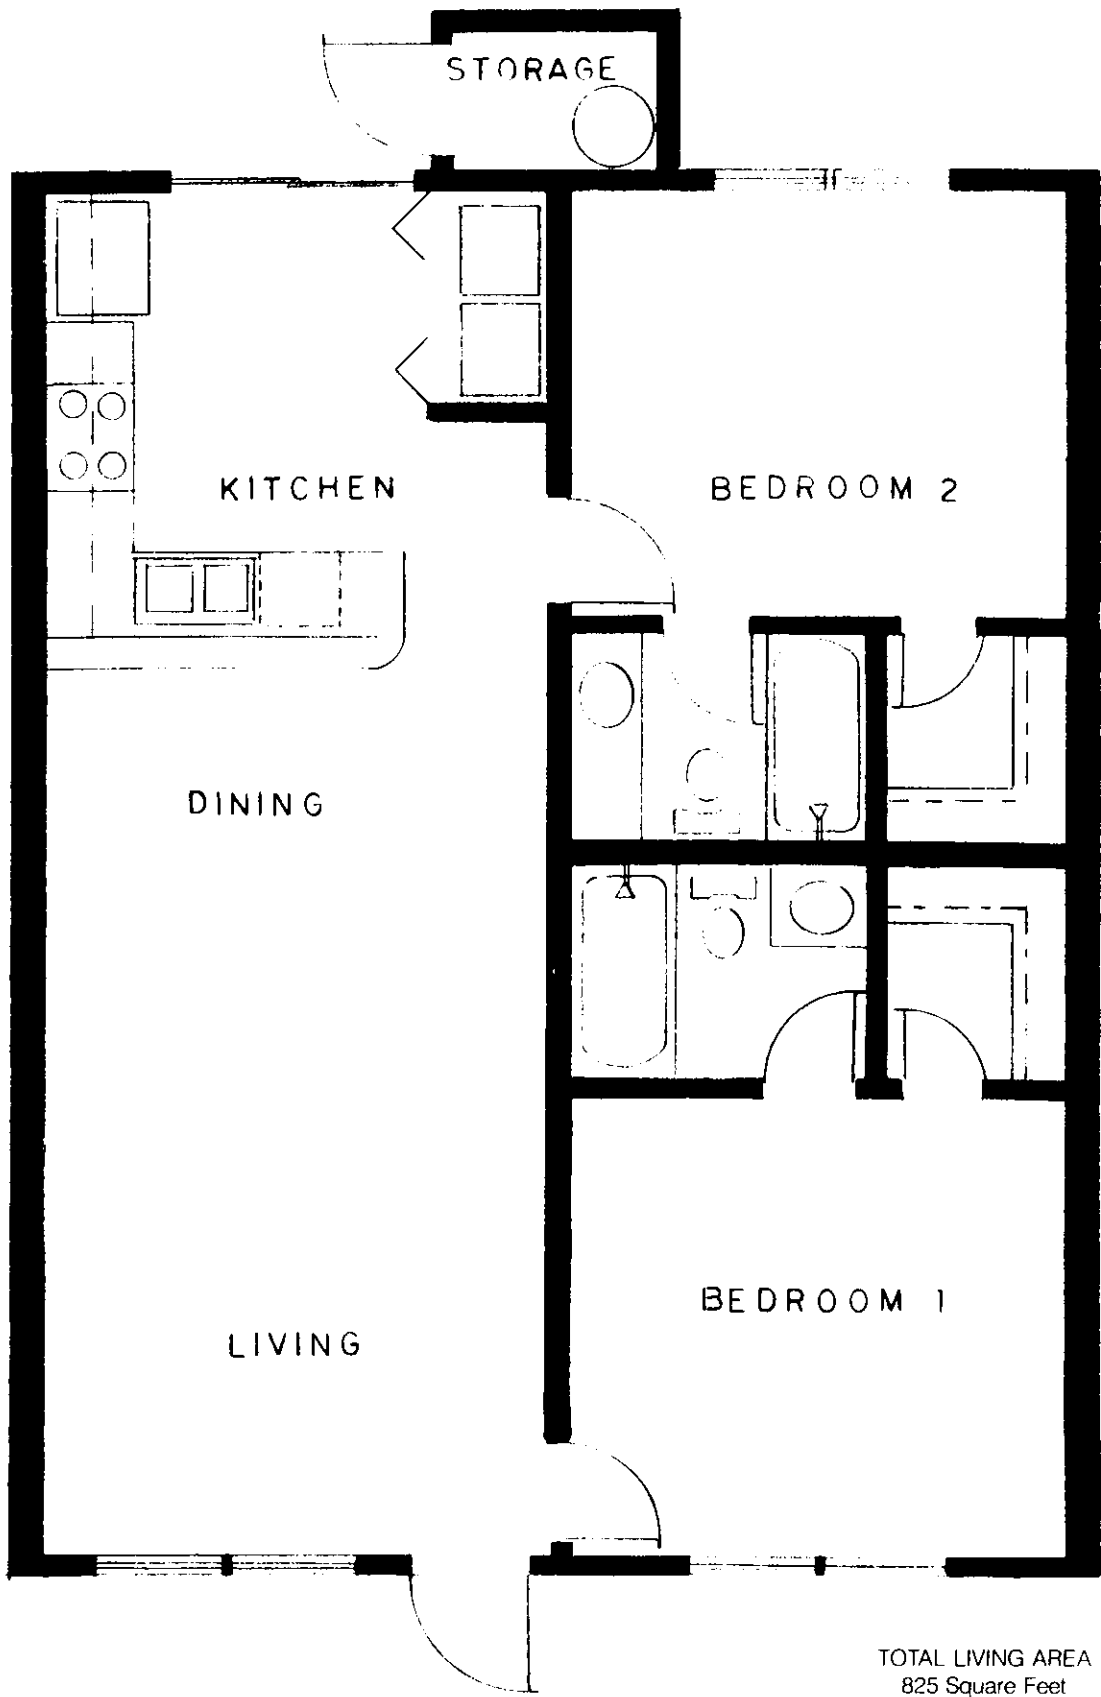

Sand Dollar Villas

PLOT PLAN
SCALE 1/4" = 1'-0"

ELKCAM

STORAGE

KITCHEN

BEDROOM 2

DINING

LIVING

BEDROOM 1

TOTAL LIVING AREA
825 Square Feet

ONE STORY UNIT

TWO STORY UNIT

PRICES SUBJECT TO CHANGE WITHOUT NOTICE

TOTAL LIVING AREA
1095 Square Feet