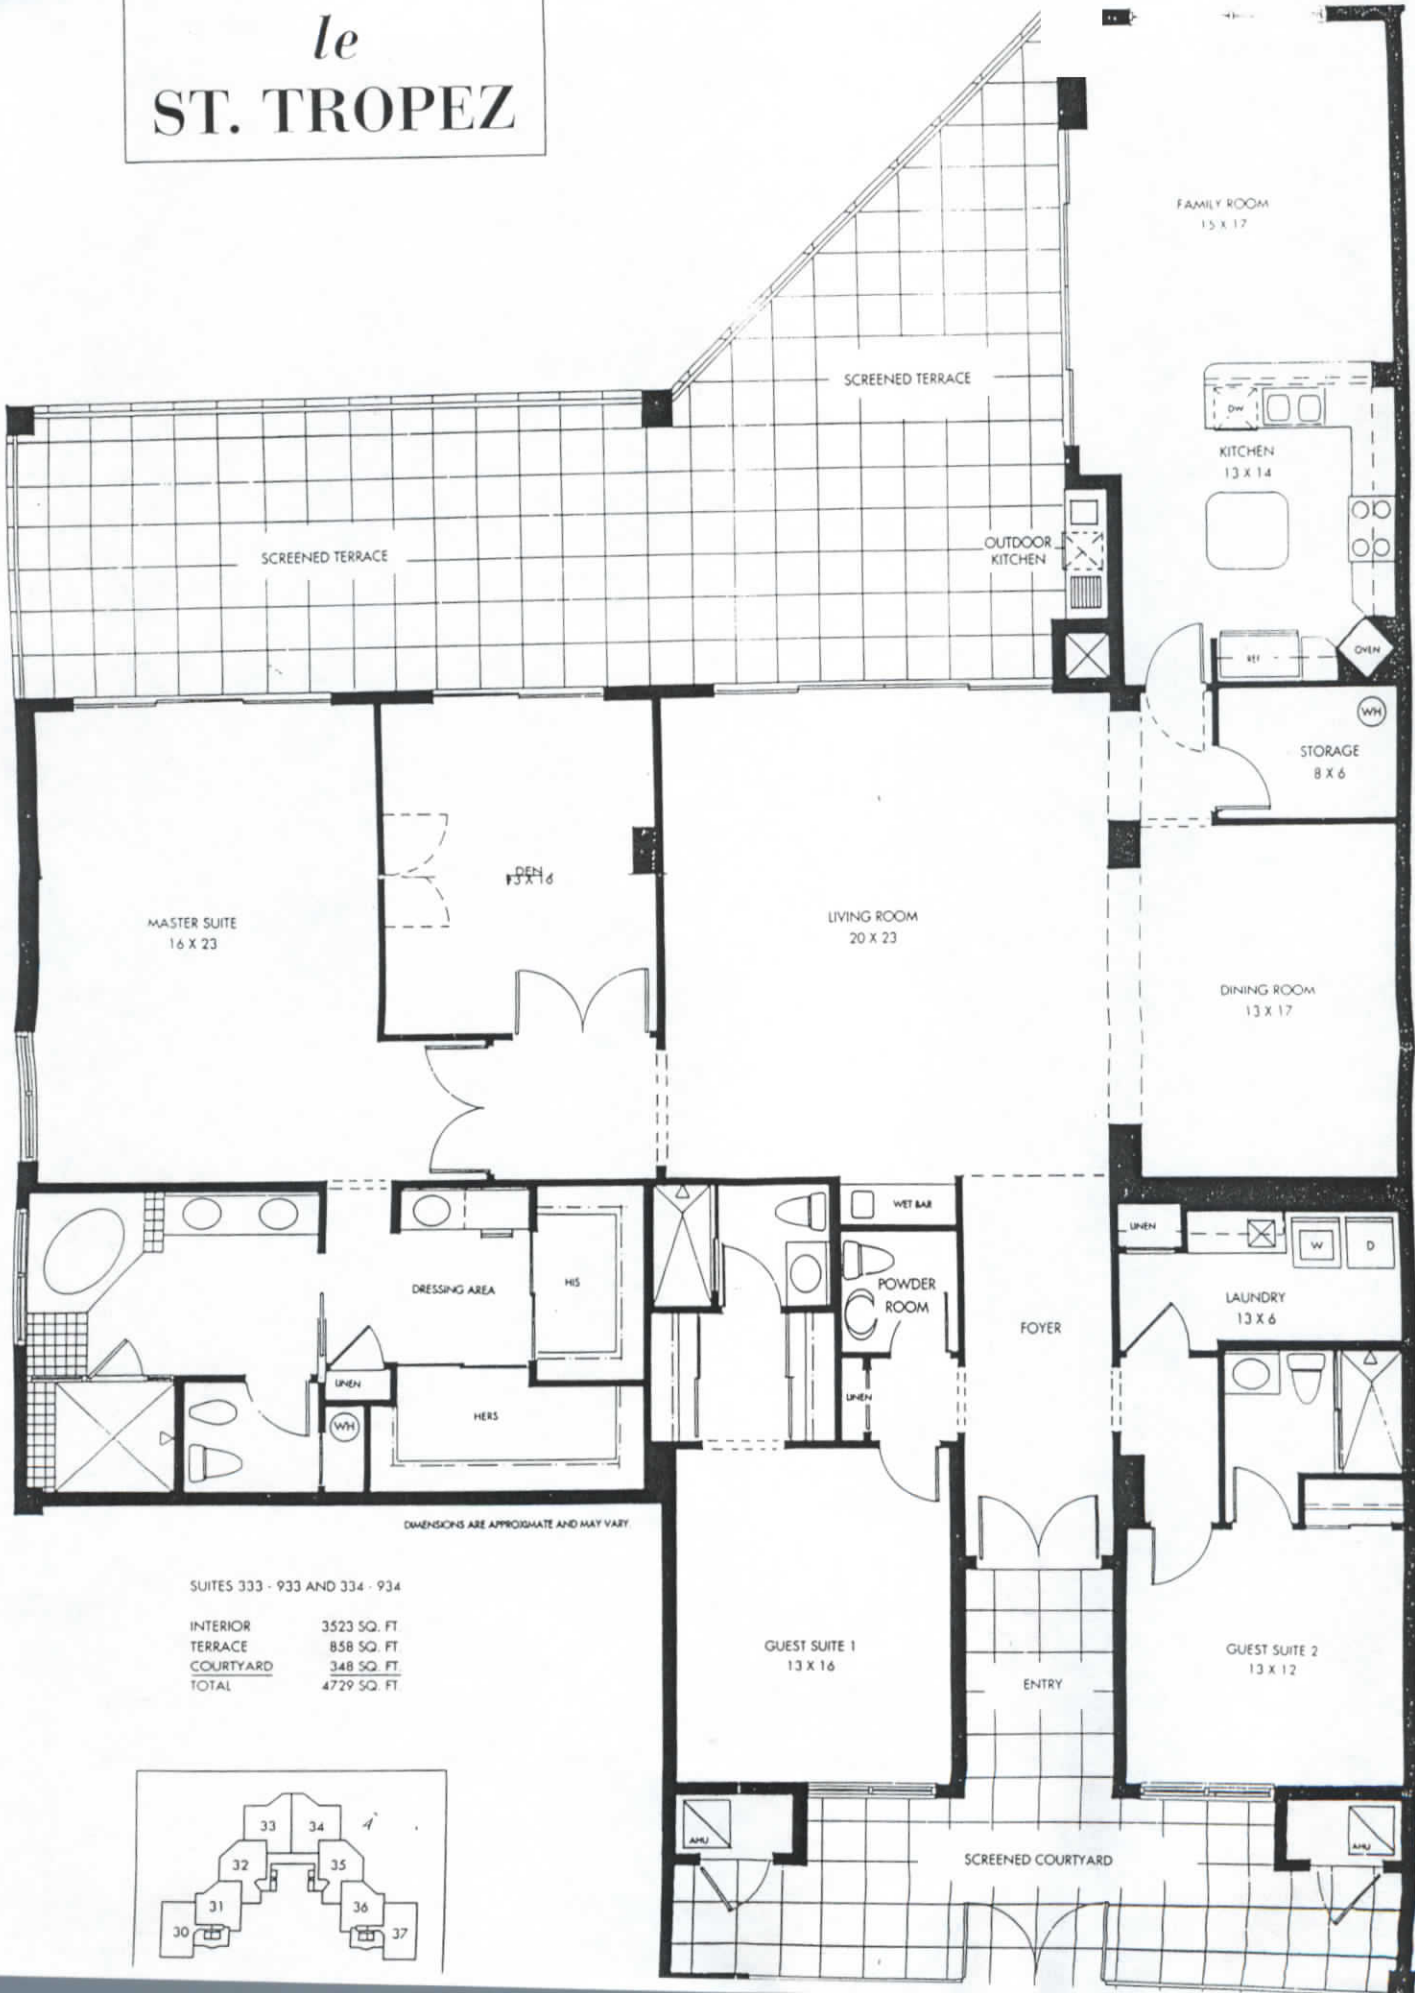

GROUND FLOOR PLAN

le CANNES

SUITES 330 - 930 AND 337 - 937

INTERIOR	2982 SQ FT
TERRACE	987 SQ FT
COURTYARD	274 SQ FT
TOTAL	4243 SQ FT

DIMENSIONS ARE APPROXIMATE AND MAY VARY

Le Monaco

SUITES 932 - 932 AND 935 - 935

INTERIOR	3283 SQ. FT.
TERRACE	727 SQ. FT.
COURTYARD	296 SQ. FT.
TOTAL	4306 SQ. FT.

le ST. TROPEZ

DIMENSIONS ARE APPROXIMATE AND MAY VARY

SUITES 333 - 933 AND 334 - 934

INTERIOR	3523 SQ. FT.
TERRACE	858 SQ. FT.
COURTYARD	348 SQ. FT.
TOTAL	4729 SQ. FT.