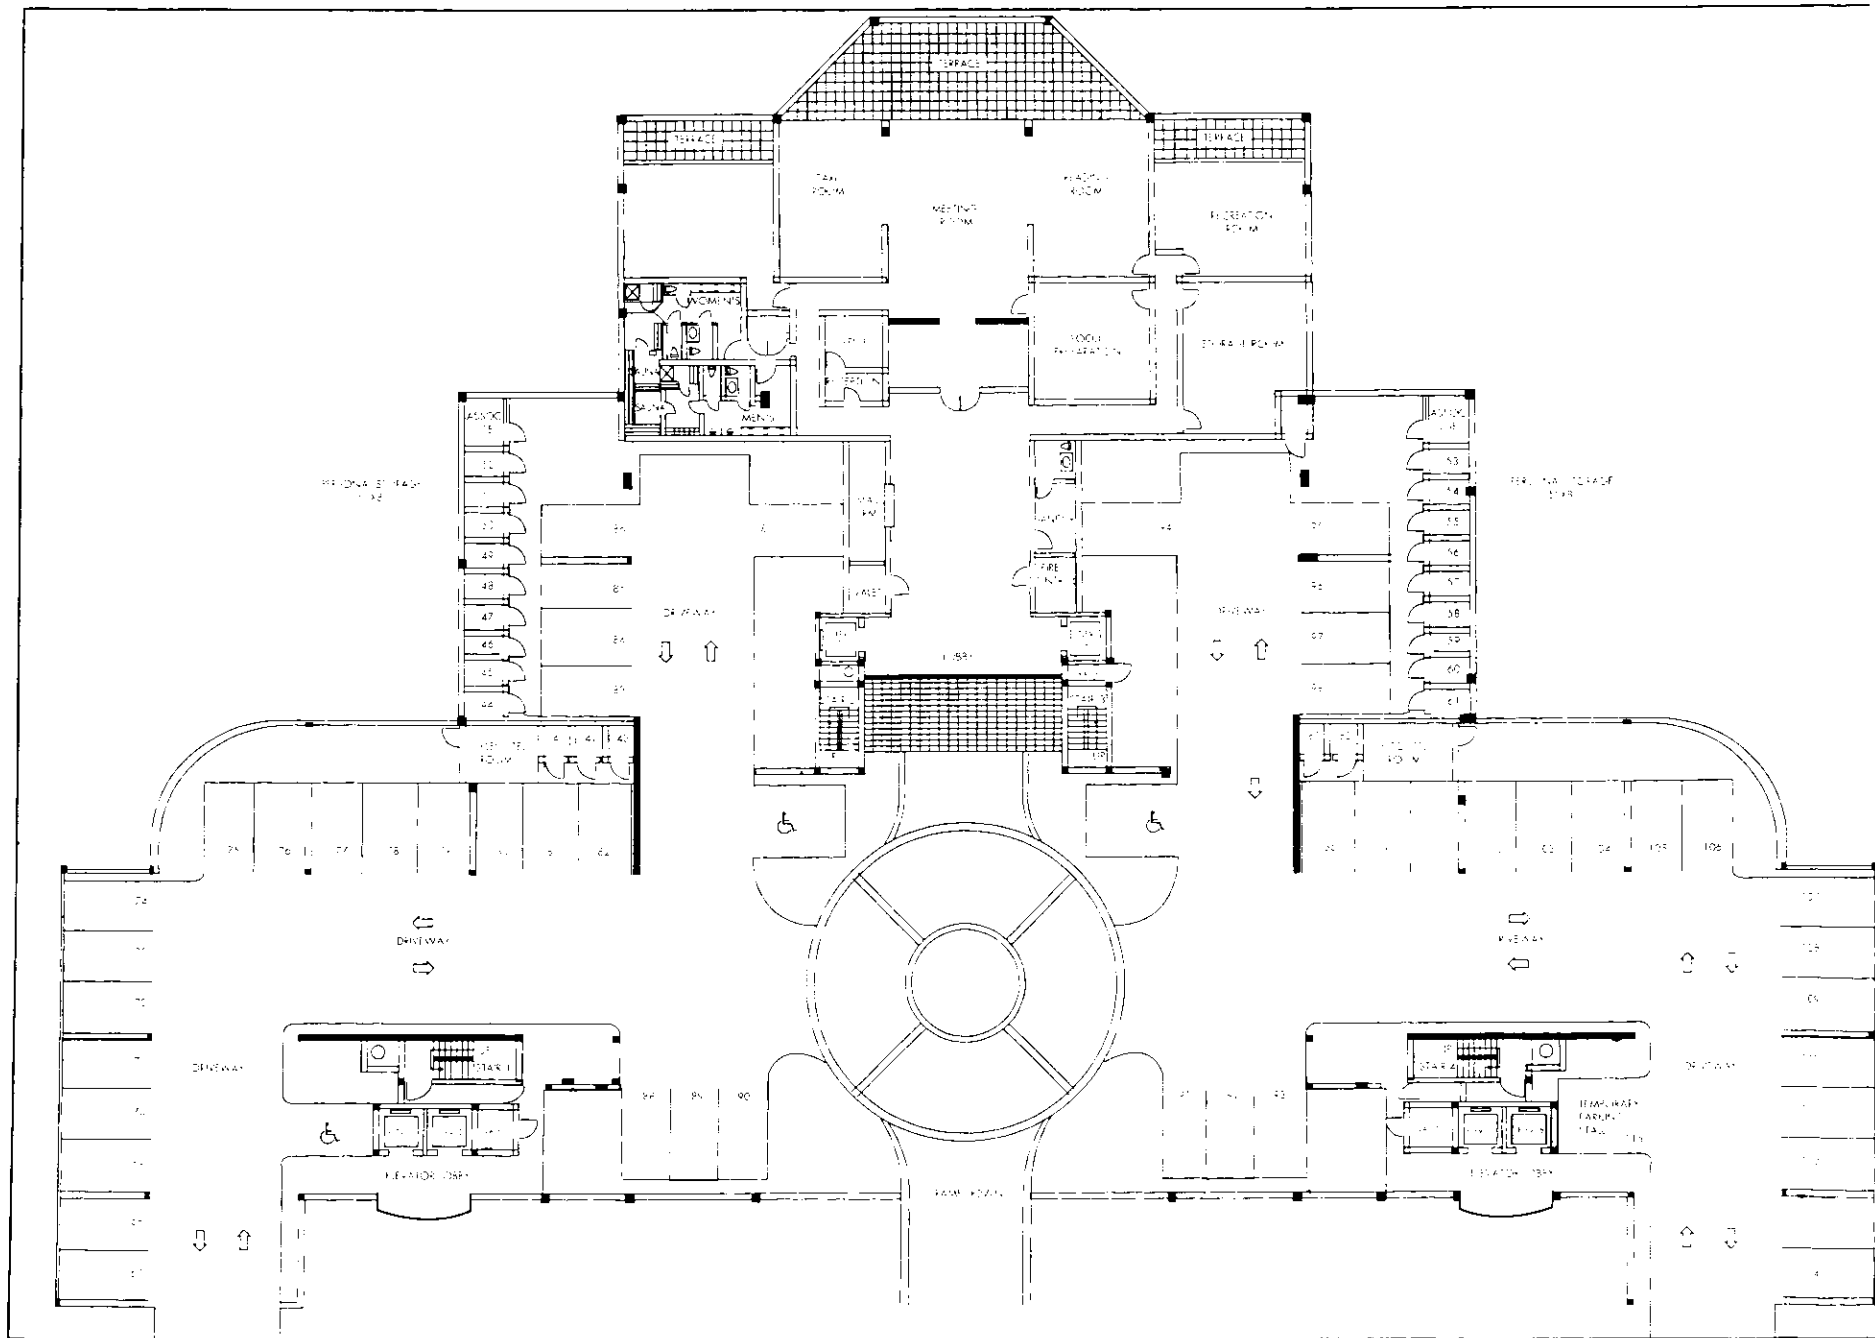

GROUND FLOOR PLAN

le CANNES

SUITES 330 - 930 AND 337 - 937

INTERIOR	2982 SQ FT
TERRACE	987 SQ FT
COURTYARD	274 SQ FT
TOTAL	4243 SQ FT

DIMENSIONS ARE APPROXIMATE AND MAY VARY

Le Monaco

SUITES 932 - 932 AND 935 - 935

INTERIOR	3283 SQ. FT.
TERRACE	727 SQ. FT.
COURTYARD	296 SQ. FT.
TOTAL	4306 SQ. FT.

le ST. TROPEZ

DIMENSIONS ARE APPROXIMATE AND MAY VARY

SUITES 333 - 933 AND 334 - 934

INTERIOR	3523 SQ. FT.
TERRACE	858 SQ. FT.
COURTYARD	348 SQ. FT.
TOTAL	4729 SQ. FT.