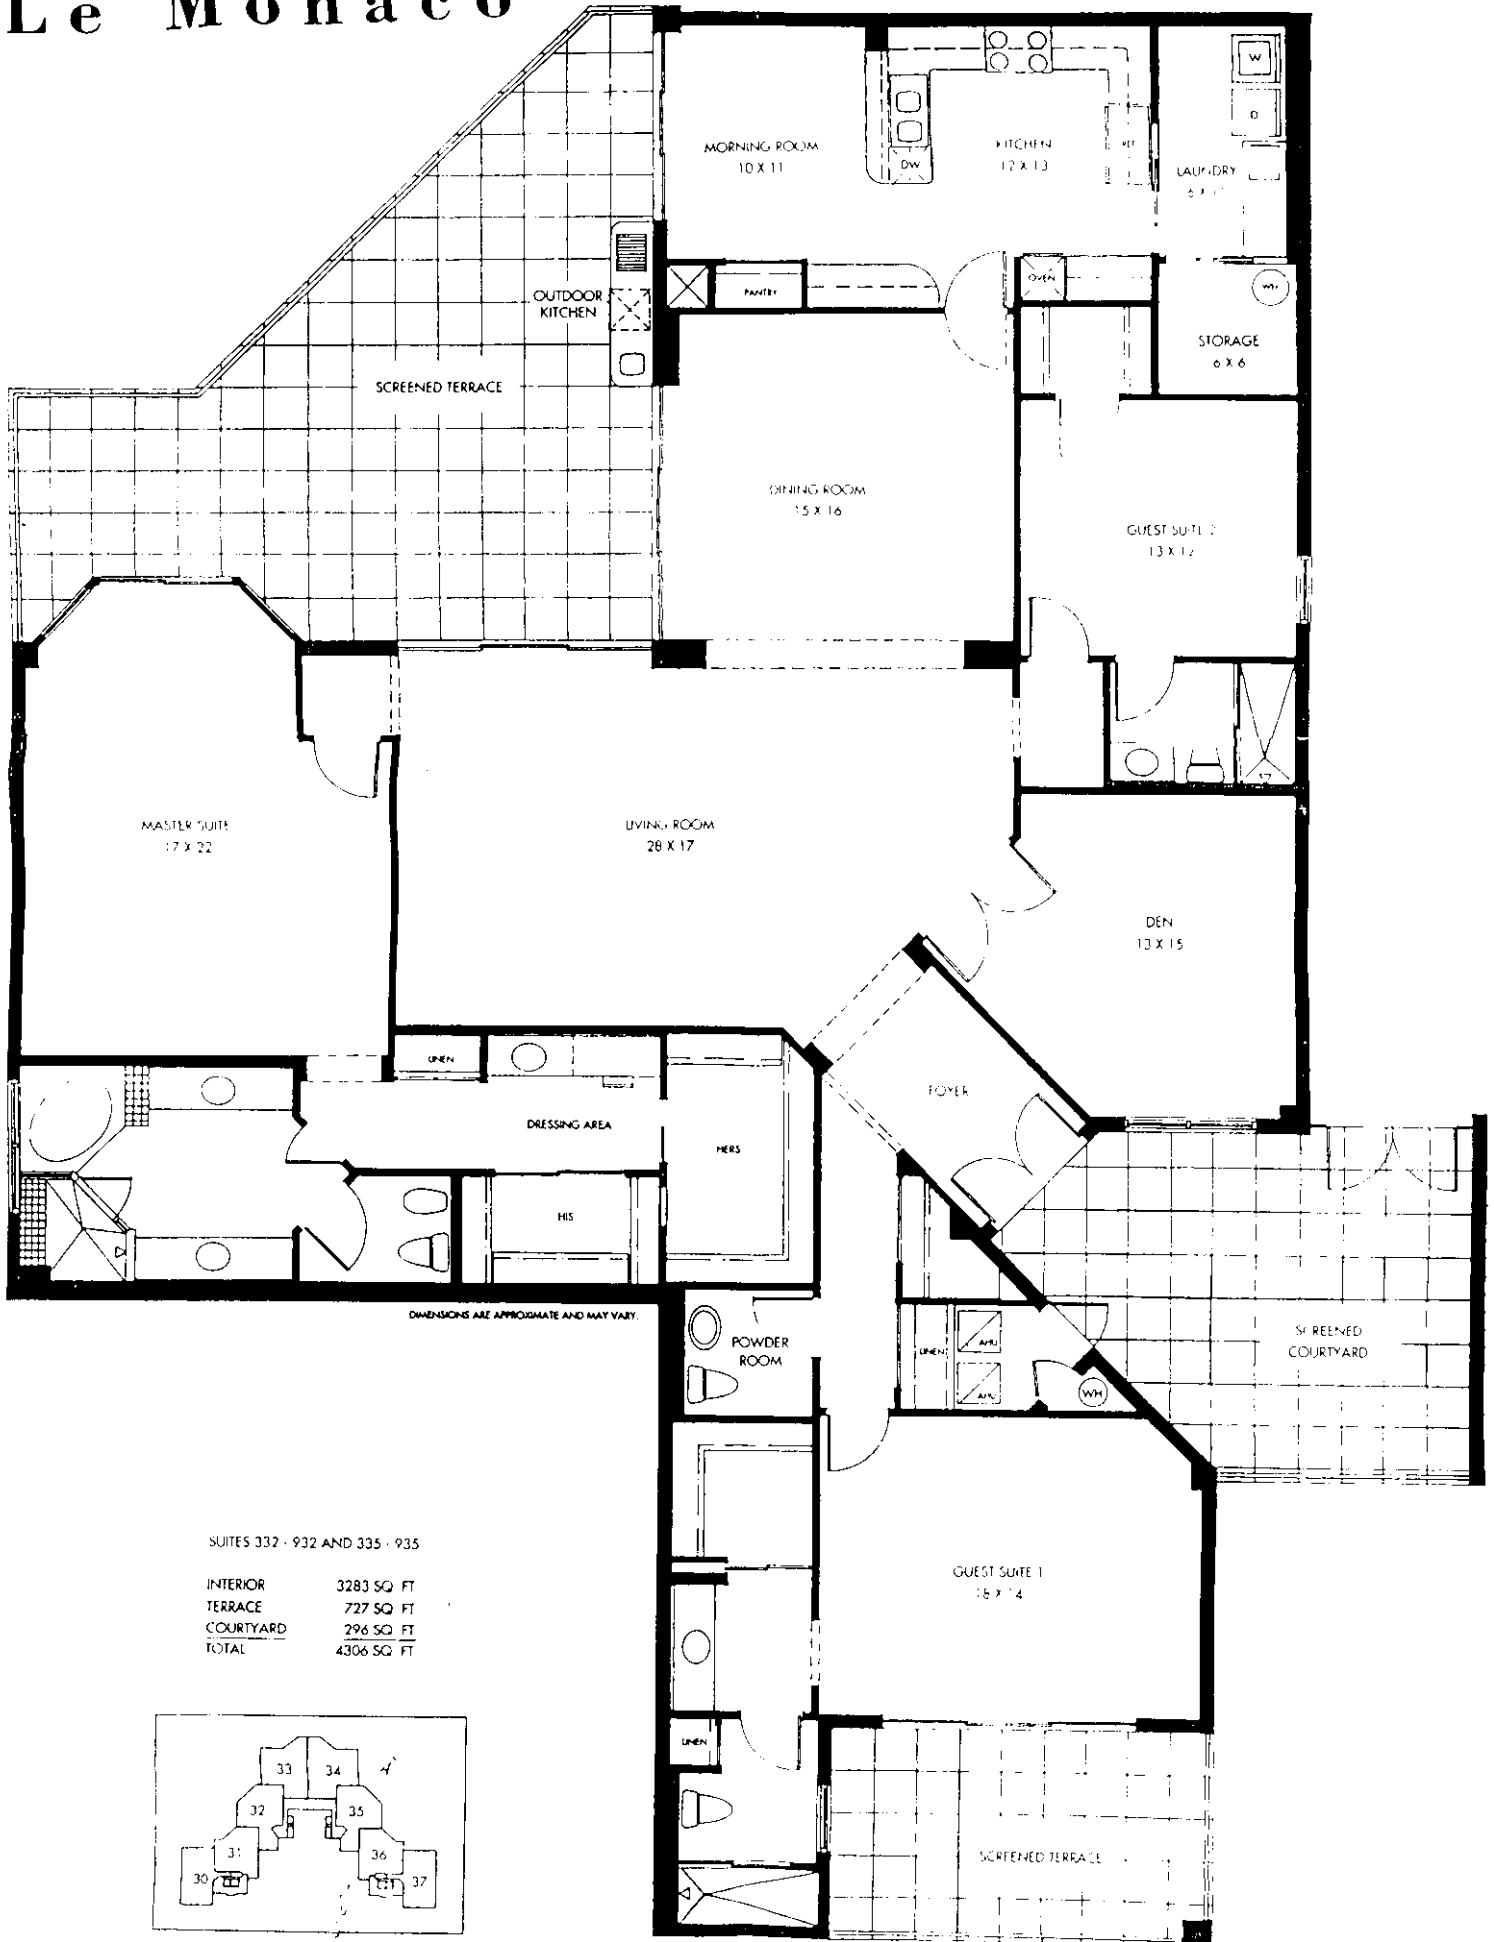

GROUND FLOOR PLAN

le CANNES

SUITES 330 - 930 AND 337 - 937

INTERIOR	2982 SQ FT
TERRACE	987 SQ FT
COURTYARD	274 SQ FT
TOTAL	4243 SQ FT

DIMENSIONS ARE APPROXIMATE AND MAY VARY

Le Monaco

SUITES 932 - 932 AND 935 - 935

INTERIOR	3283 SQ. FT.
TERRACE	727 SQ. FT.
COURTYARD	296 SQ. FT.
TOTAL	4306 SQ. FT.

le ST. TROPEZ

DIMENSIONS ARE APPROXIMATE AND MAY VARY

SUITES 333 - 933 AND 334 - 934

INTERIOR	3523 SQ. FT.
TERRACE	858 SQ. FT.
COURTYARD	348 SQ. FT.
TOTAL	4729 SQ. FT.