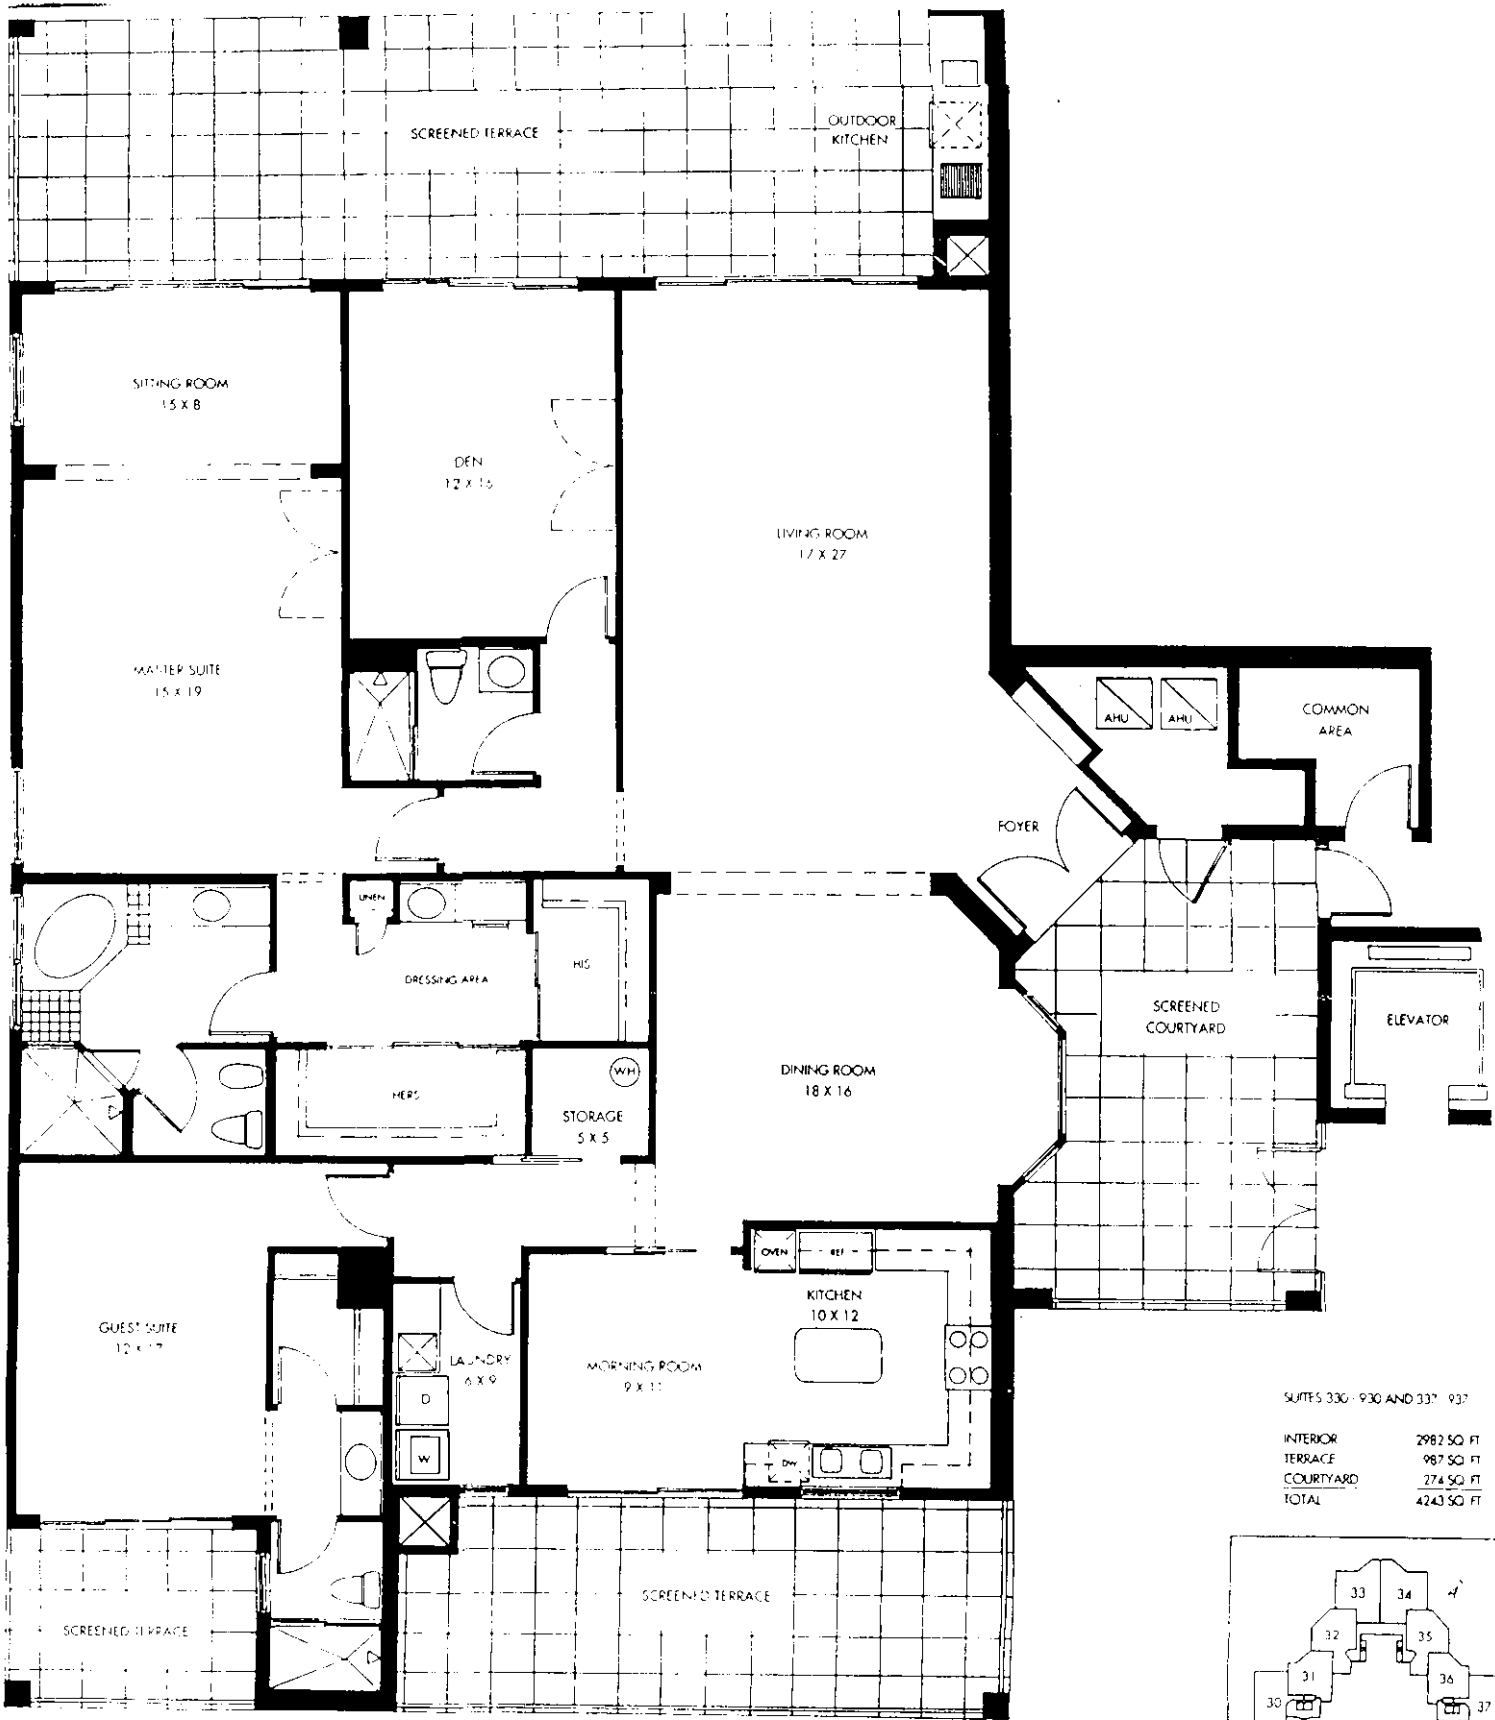

GROUND FLOOR PLAN

le CANNES

SUITES 330 - 930 AND 337 - 937

INTERIOR	2982 SQ FT
TERRACE	987 SQ FT
COURTYARD	274 SQ FT
TOTAL	4243 SQ FT

DIMENSIONS ARE APPROXIMATE AND MAY VARY

Le Monaco

SUITES 932 - 932 AND 935 - 935

INTERIOR	3283 SQ. FT.
TERRACE	727 SQ. FT.
COURTYARD	296 SQ. FT.
TOTAL	4306 SQ. FT.

le ST. TROPEZ

DIMENSIONS ARE APPROXIMATE AND MAY VARY

SUITES 333 - 933 AND 334 - 934

INTERIOR	3523 SQ. FT.
TERRACE	858 SQ. FT.
COURTYARD	348 SQ. FT.
TOTAL	4729 SQ. FT.