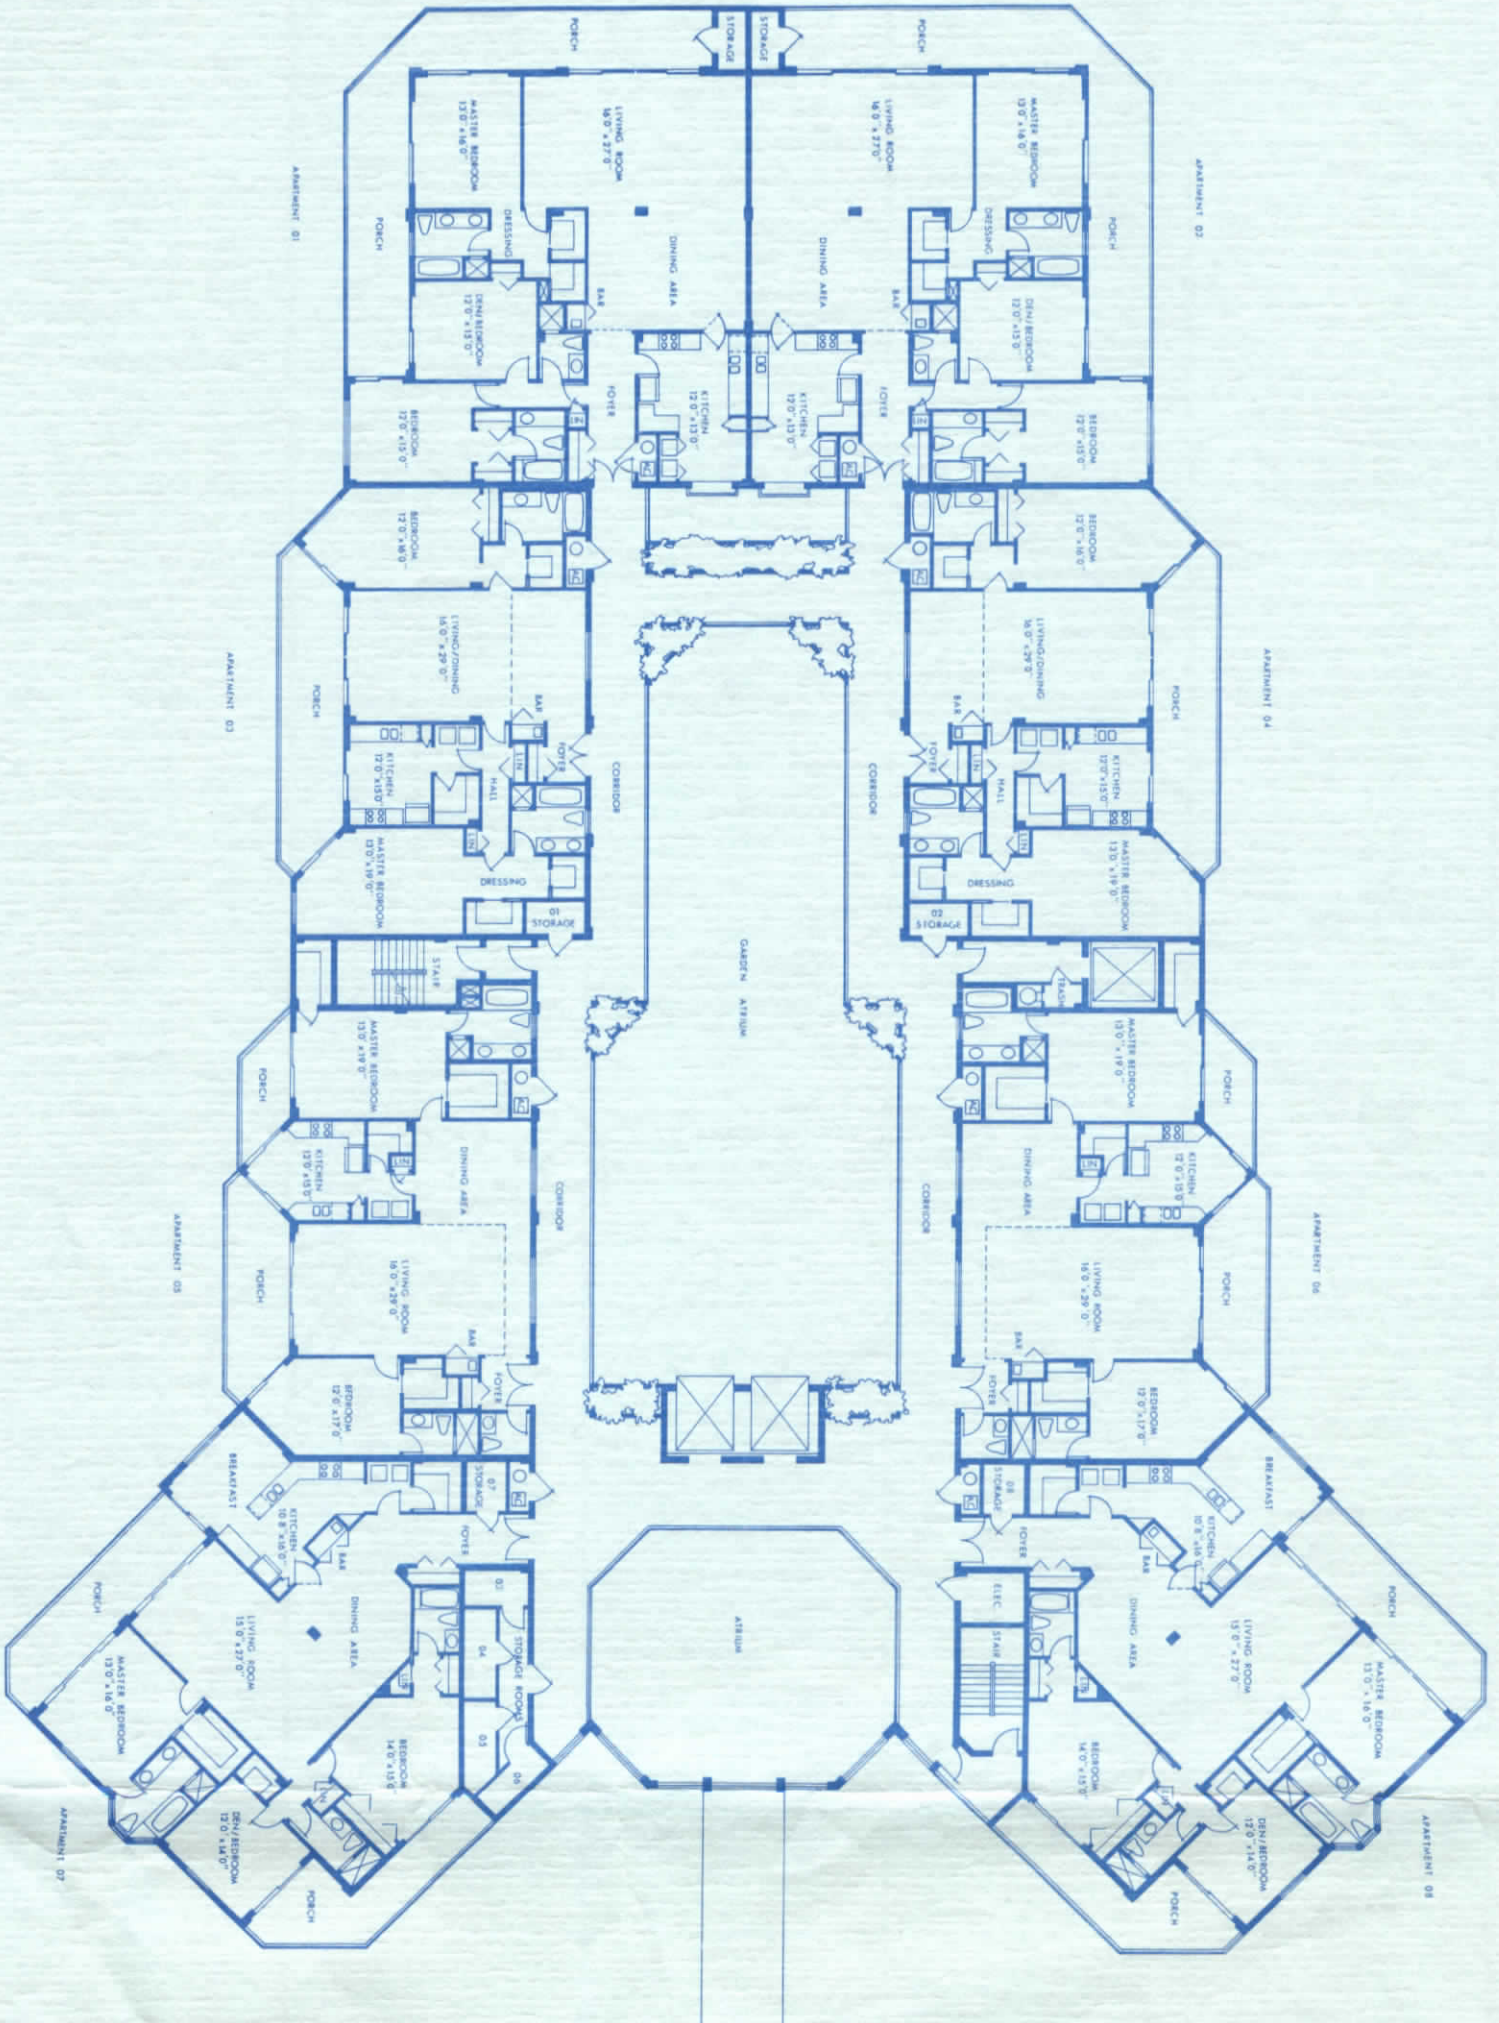

GULF OF MEXICO

BEACH

SOUTH COLLIER BOULEVARD

SITE PLAN

THE PRINCE

Marco's Finest Residence

TYPICAL FLOOR PLAN

THE PRINCE
Marco's Finest Residence

APARTMENT 02 FLOOR PLAN

THE PRINCE
Marco's Finest Residence

APARTMENT 03 FLOOR PLAN

THE PRINCE
Marco's Finest Residence

APARTMENT 04 FLOOR PLAN

THE PRINCE
Marco's Finest Residence

APARTMENT 05 FLOOR PLAN

THE PRINCE
Marco's Finest Residence