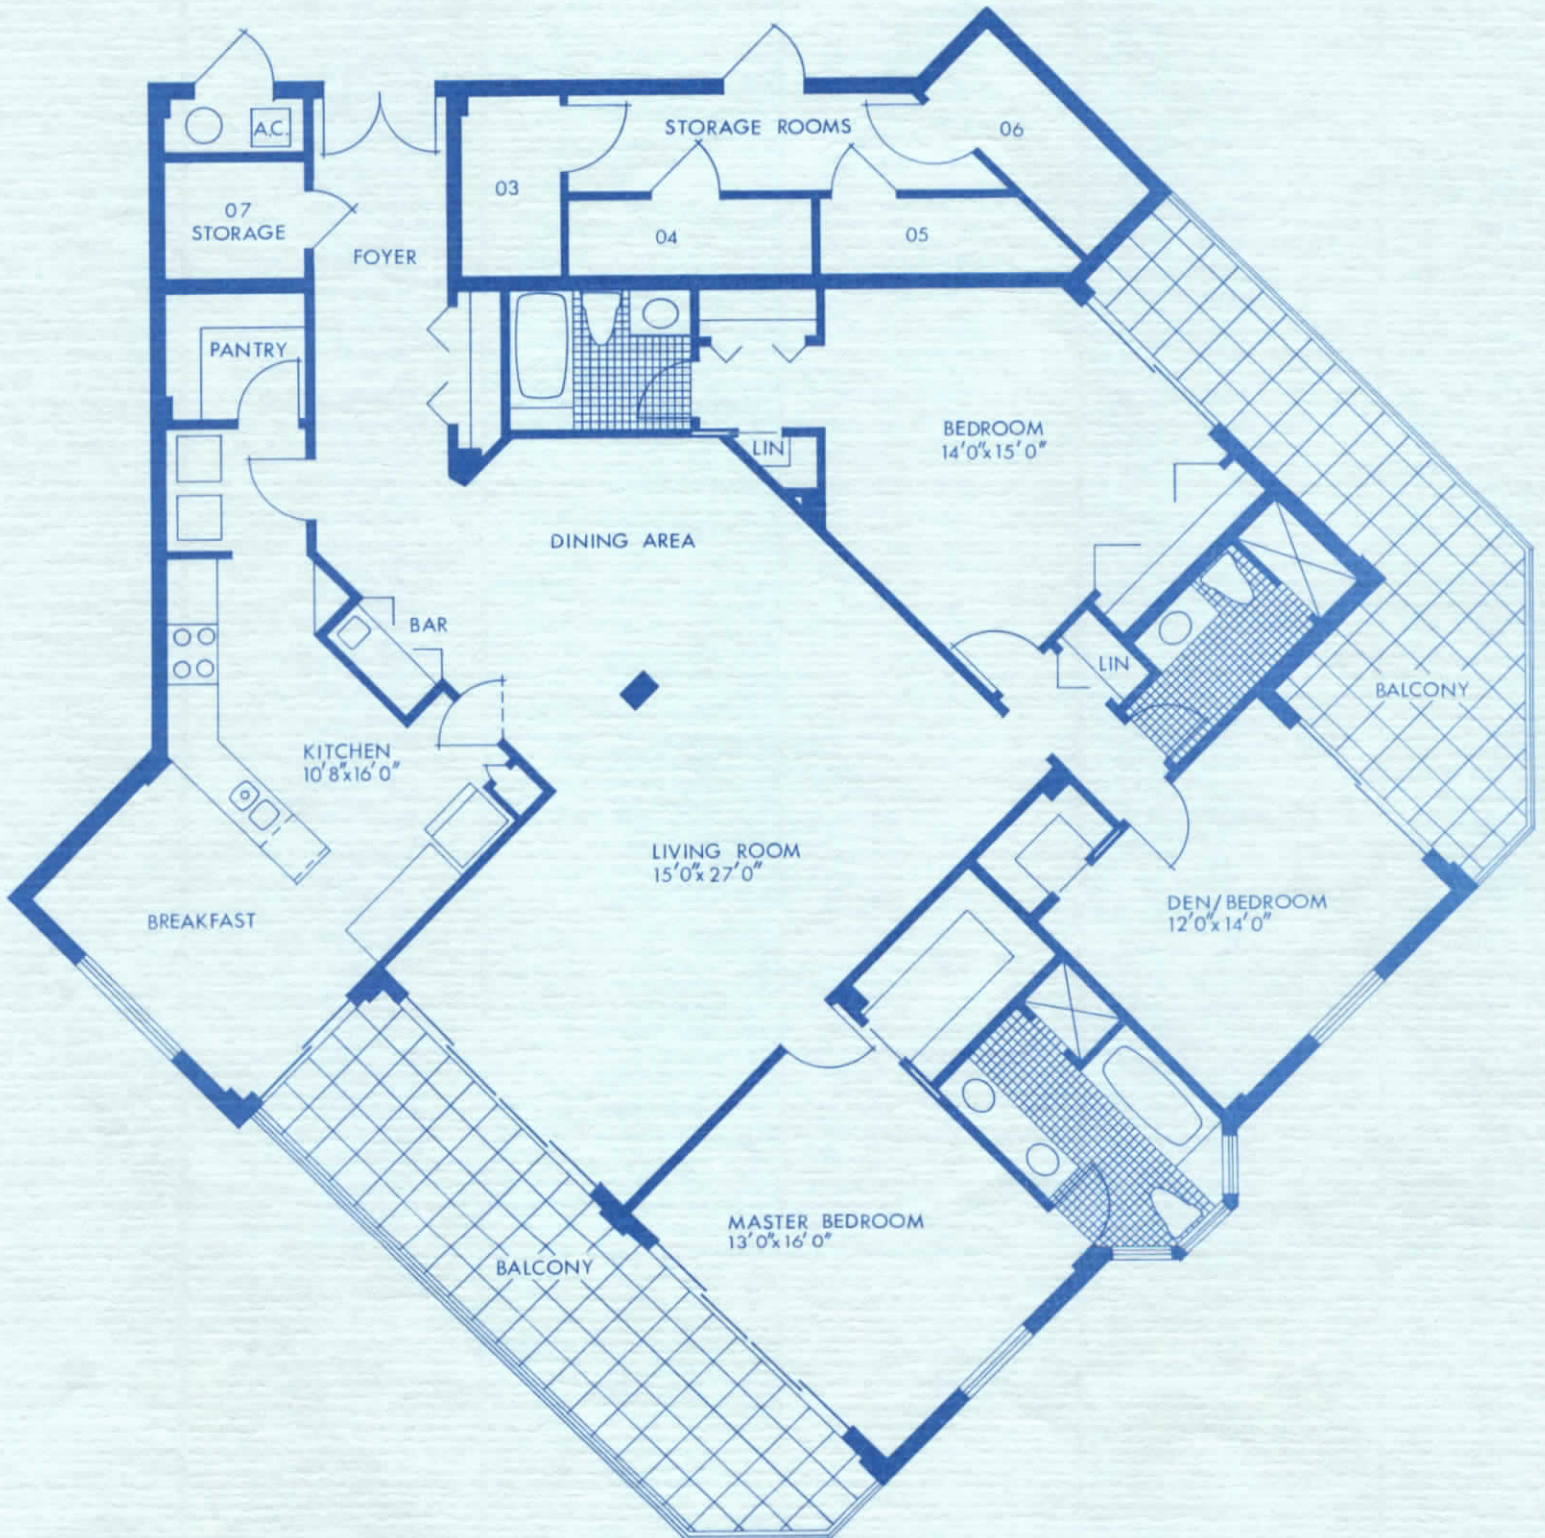

GULF OF MEXICO

BEACH

SOUTH COLLIER BOULEVARD

SITE PLAN

THE PRINCE

Marco's Finest Residence

TYPICAL FLOOR PLAN

THE PRINCE
Marco's Finest Residence

APARTMENT 02 FLOOR PLAN

THE PRINCE
Marco's Finest Residence

APARTMENT 03 FLOOR PLAN

THE PRINCE
Marco's Finest Residence

APARTMENT 04 FLOOR PLAN

THE PRINCE
Marco's Finest Residence

APARTMENT 05 FLOOR PLAN

THE PRINCE
Marco's Finest Residence

APARTMENT 06 FLOOR PLAN

THE PRINCE
Marco's Finest Residence

APARTMENT 07 FLOOR PLAN

THE PRINCE
Marco's Finest Residence

APARTMENT 08 FLOOR PLAN