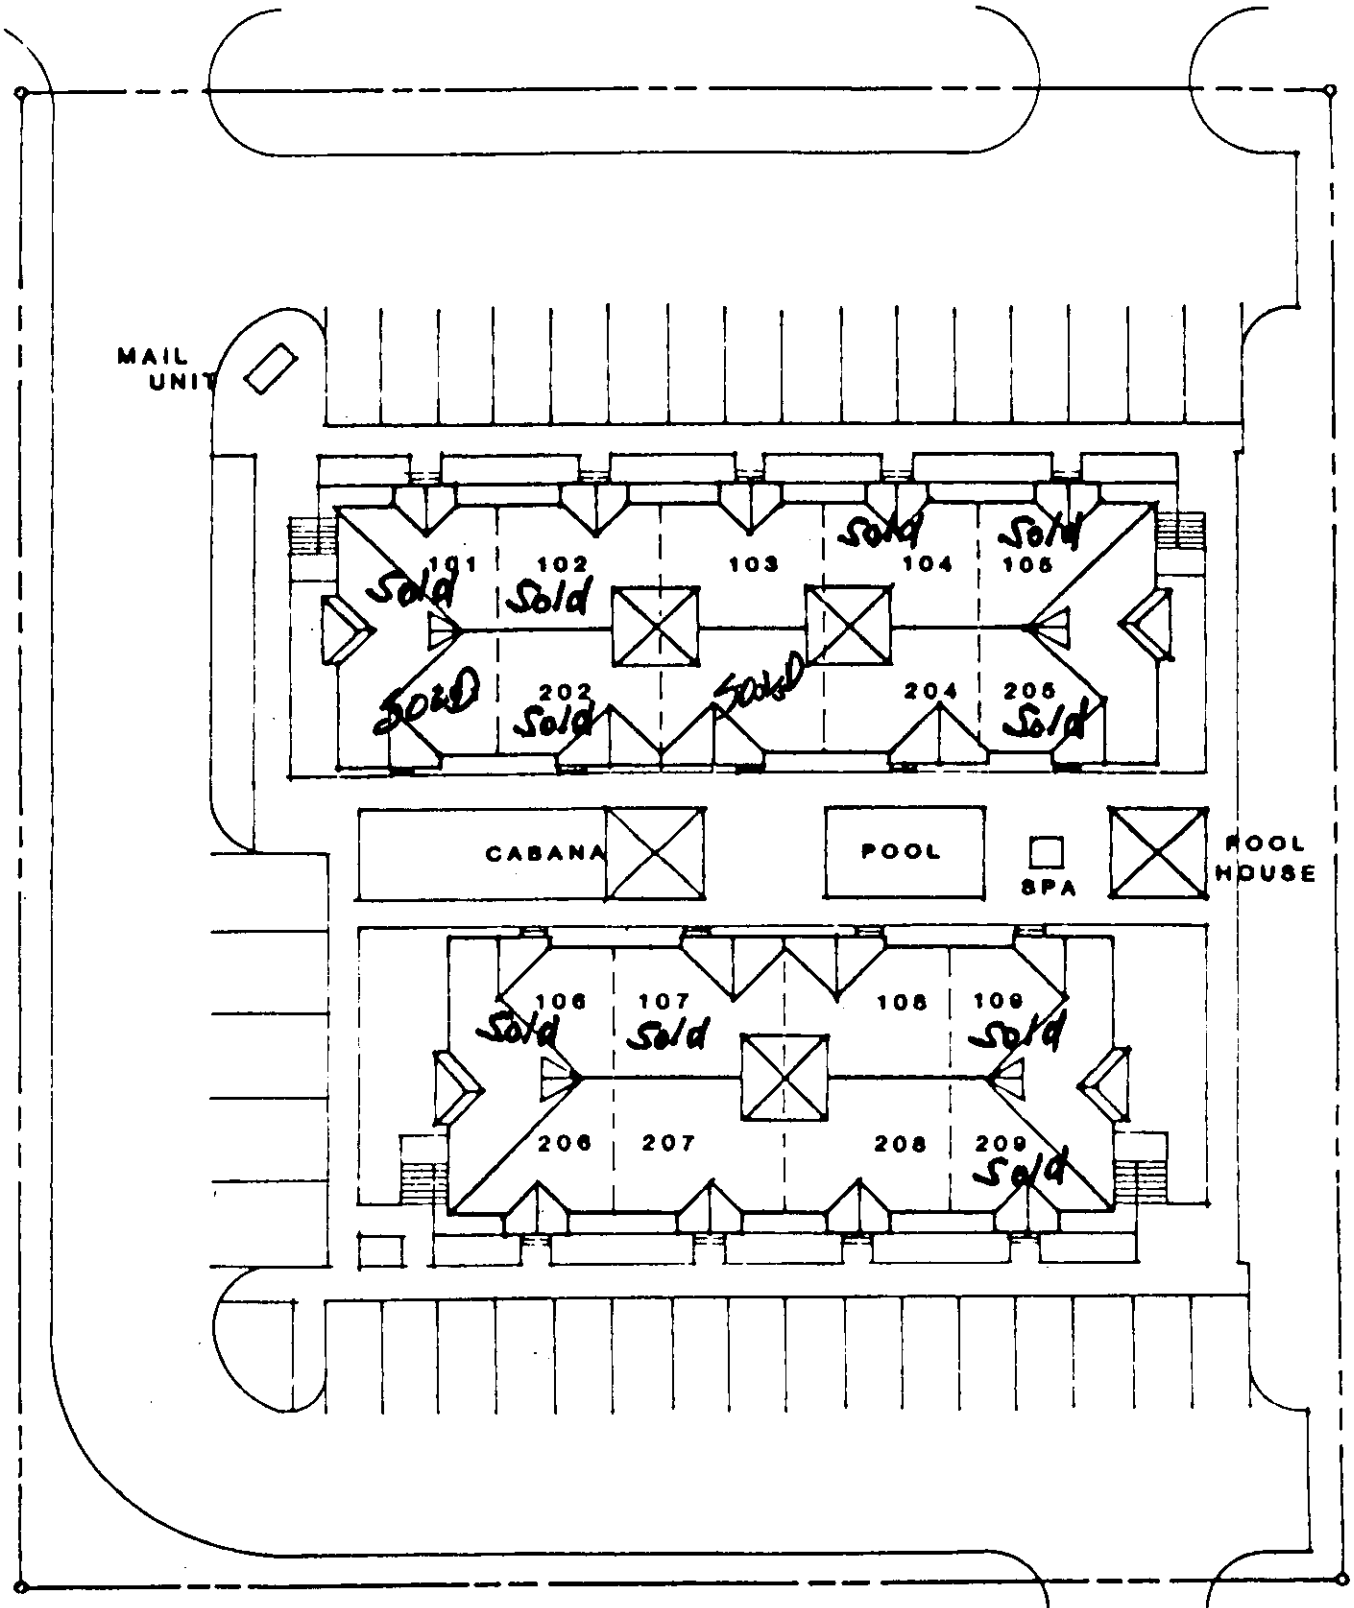

ELKCAM CIRCLE

PARADISE
VILLAGE

SITE PLAN

ELKCAM CIRCLE

PROPOSED
PLOT PLAN

* ALL DIMENSIONS ARE APPROXIMATE.

[Handwritten signature]

**PARADISE
VILLAGE**

FLOOR PLAN

TOTAL LIVING SPACE: 975 SQ. F