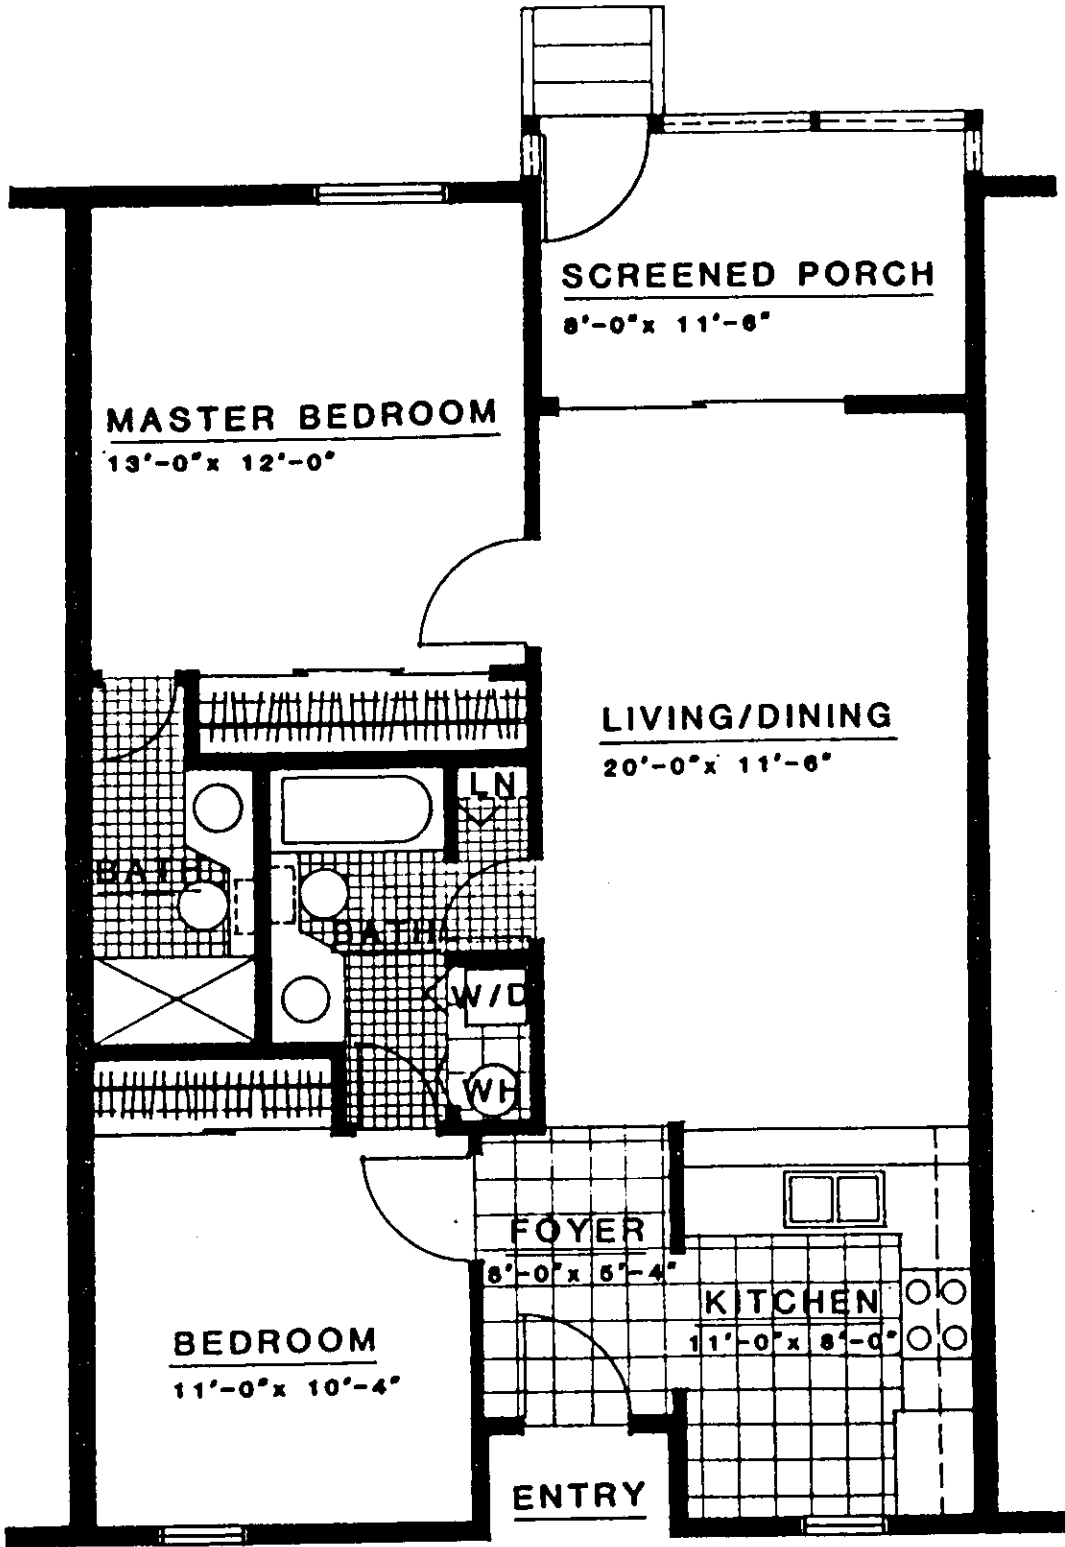

ELKCAM CIRCLE

PARADISE
VILLAGE

SITE PLAN

ELKCAM CIRCLE

PROPOSED
PLOT PLAN

* ALL DIMENSIONS ARE APPROXIMATE.

[Handwritten signature]

**PARADISE
VILLAGE**

FLOOR PLAN

TOTAL LIVING SPACE: 975 SQ. F