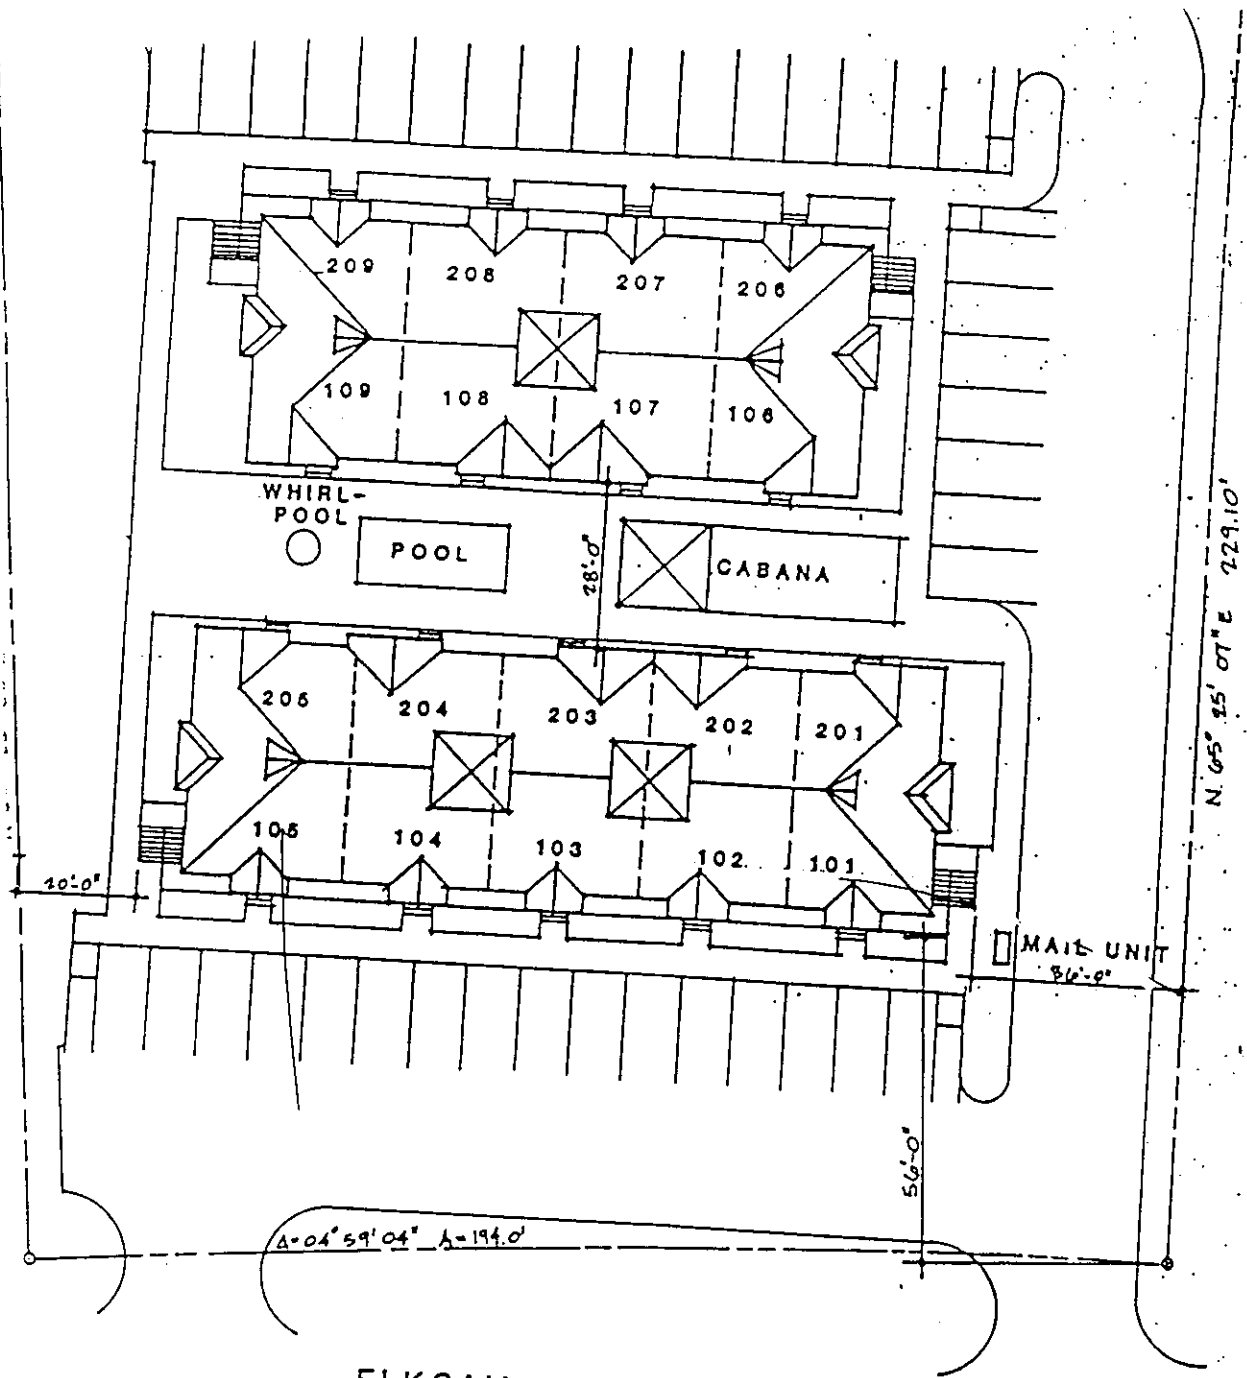

ELKCAM CIRCLE

PARADISE
VILLAGE

SITE PLAN

ELKCAM CIRCLE

PROPOSED
PLOT PLAN

* ALL DIMENSIONS ARE APPROXIMATE.

[Handwritten signature]

**PARADISE
VILLAGE**

FLOOR PLAN

TOTAL LIVING SPACE: 975 SQ. F