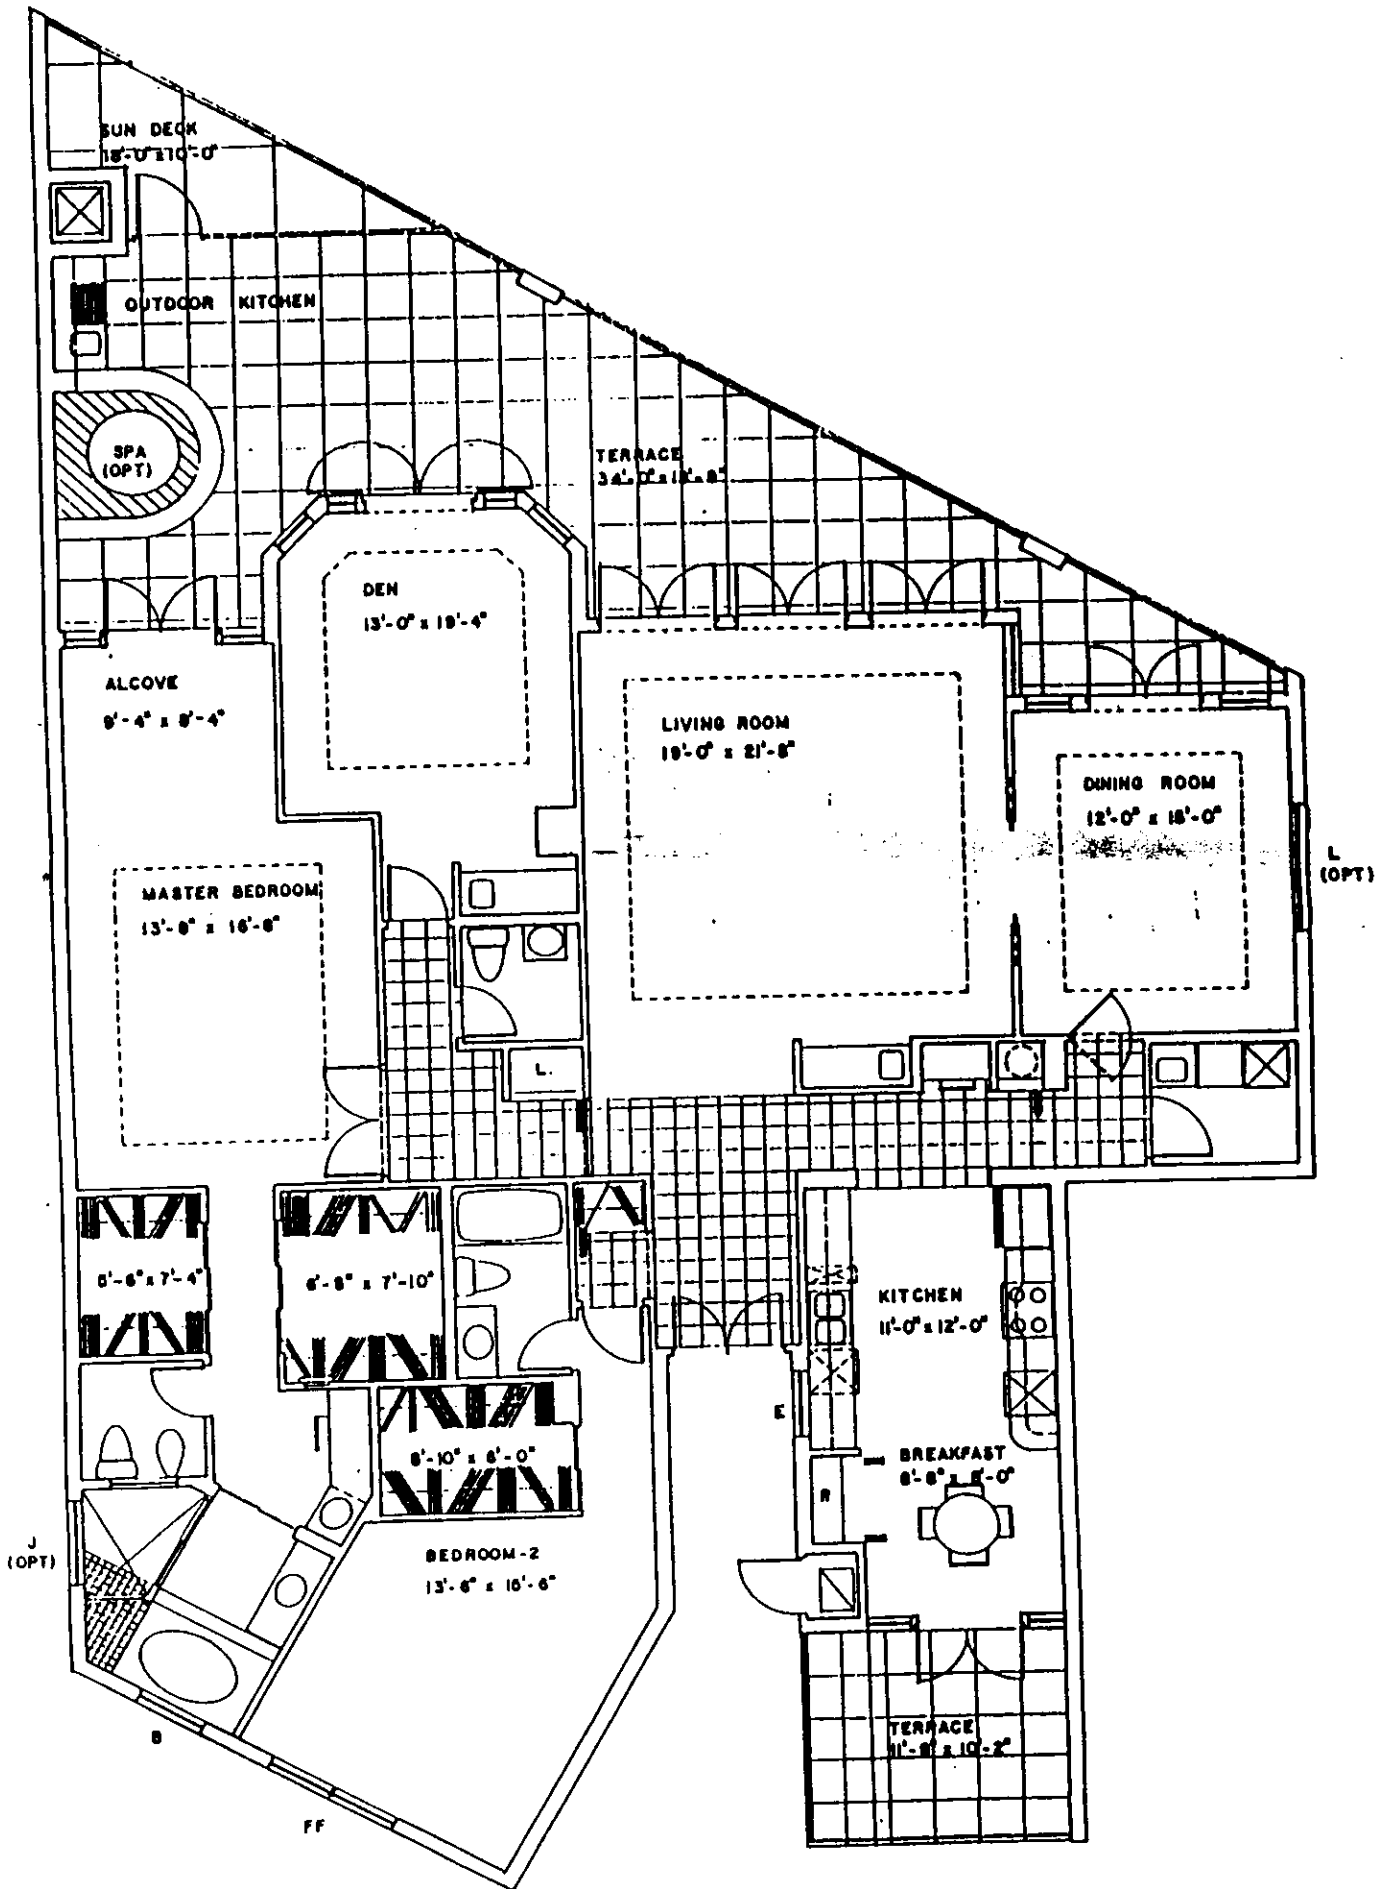

## UNIT C

AIR CONDITIONED

2,458 sq. ft.

TERRACE AND BALCONIES

666 sq. ft.

TOTAL

3,134 sq. ft.

**UNIT-C**