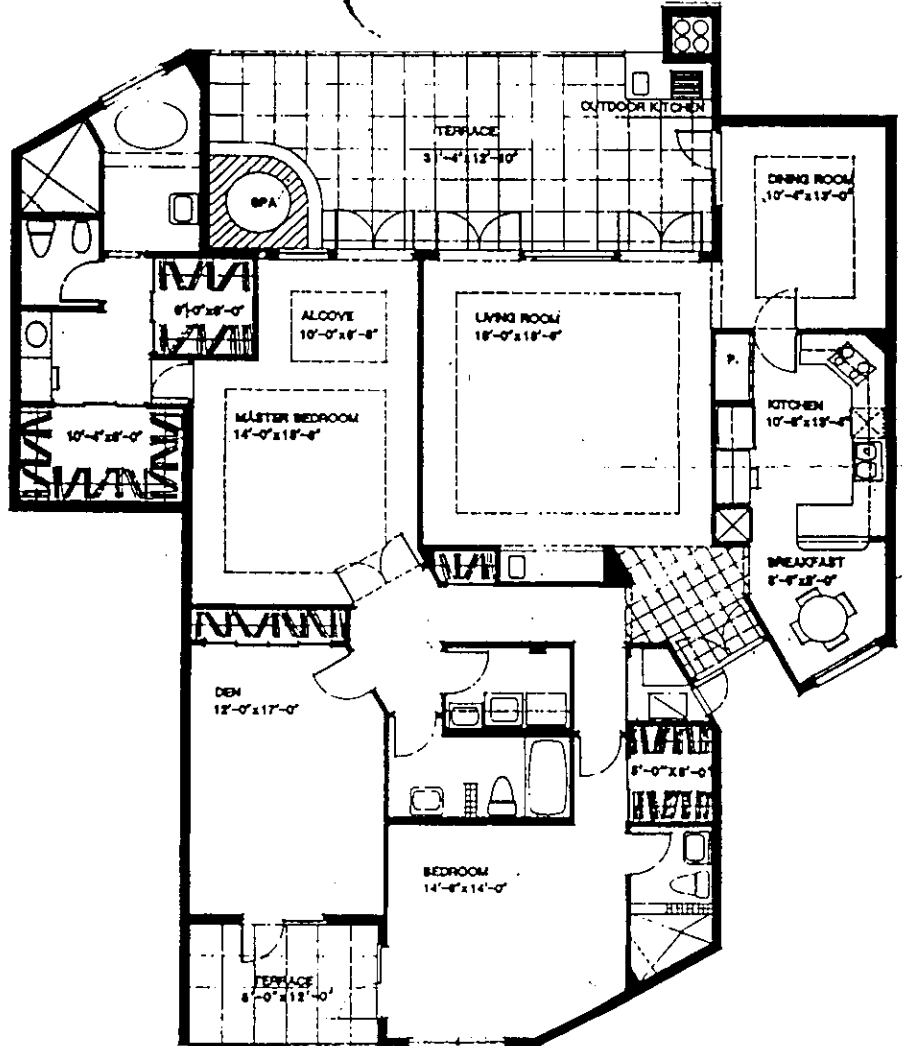

244	233	232		
234	223	222	211	
224	213	212		
214				

# HABITAT

AT HIDEAWAY BEACH

UNIT A  
AIR CONDITIONED  
TERRACE AND BALCONIES  
TOTAL

1,914 sq. ft.  
566 sq. ft.  
2,480 sq. ft.

# HABITAT

AT HIDEAWAY BEACH

UNIT B  
AIR CONDITIONED  
TERRACE AND BALCONIES  
TOTAL

2,344 sq. ft.  
498 sq. ft.  
2,842 sq. ft.