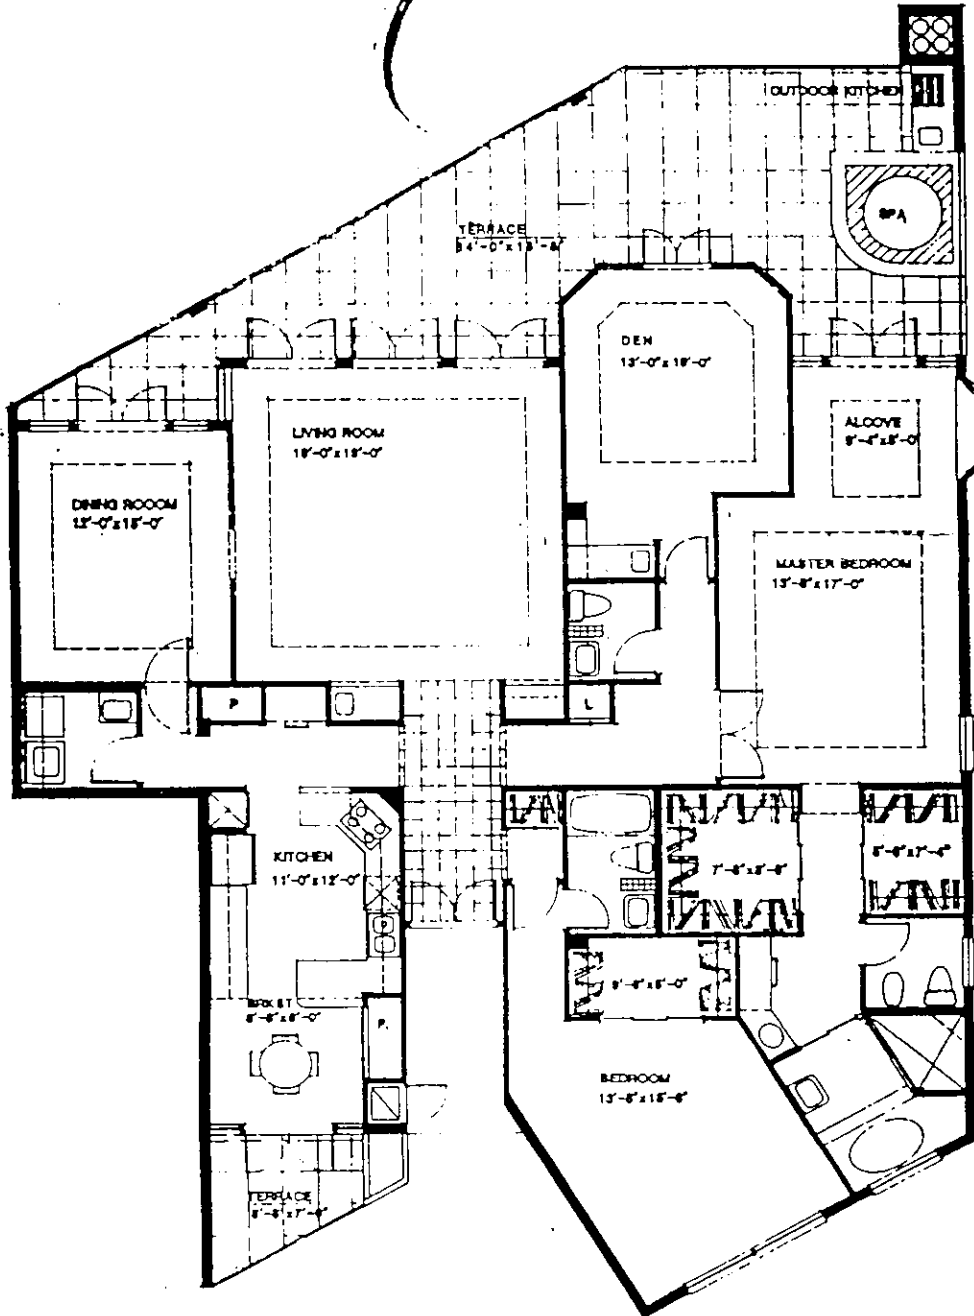

# HABITAT

AT HIDEAWAY BEACH

UNIT A  
AIR CONDITIONED  
TERRACE AND BALCONIES  
TOTAL

1,914 sq. ft.  
566 sq. ft.  
2,480 sq. ft.

# HABITAT

AT HIDEAWAY BEACH

UNIT B  
AIR CONDITIONED  
TERRACE AND BALCONIES  
TOTAL

2,344 sq. ft.  
498 sq. ft.  
2,842 sq. ft.

## UNIT C

AIR CONDITIONED

2,458 sq. ft.

TERRACE AND BALCONIES

666 sq. ft.

TOTAL

3,134 sq. ft.

**UNIT-C**

**INTERIOR**

AIR CONDITIONING  
TERRACE & BALCONY

2,458 sq. ft.  
695 sq. ft.