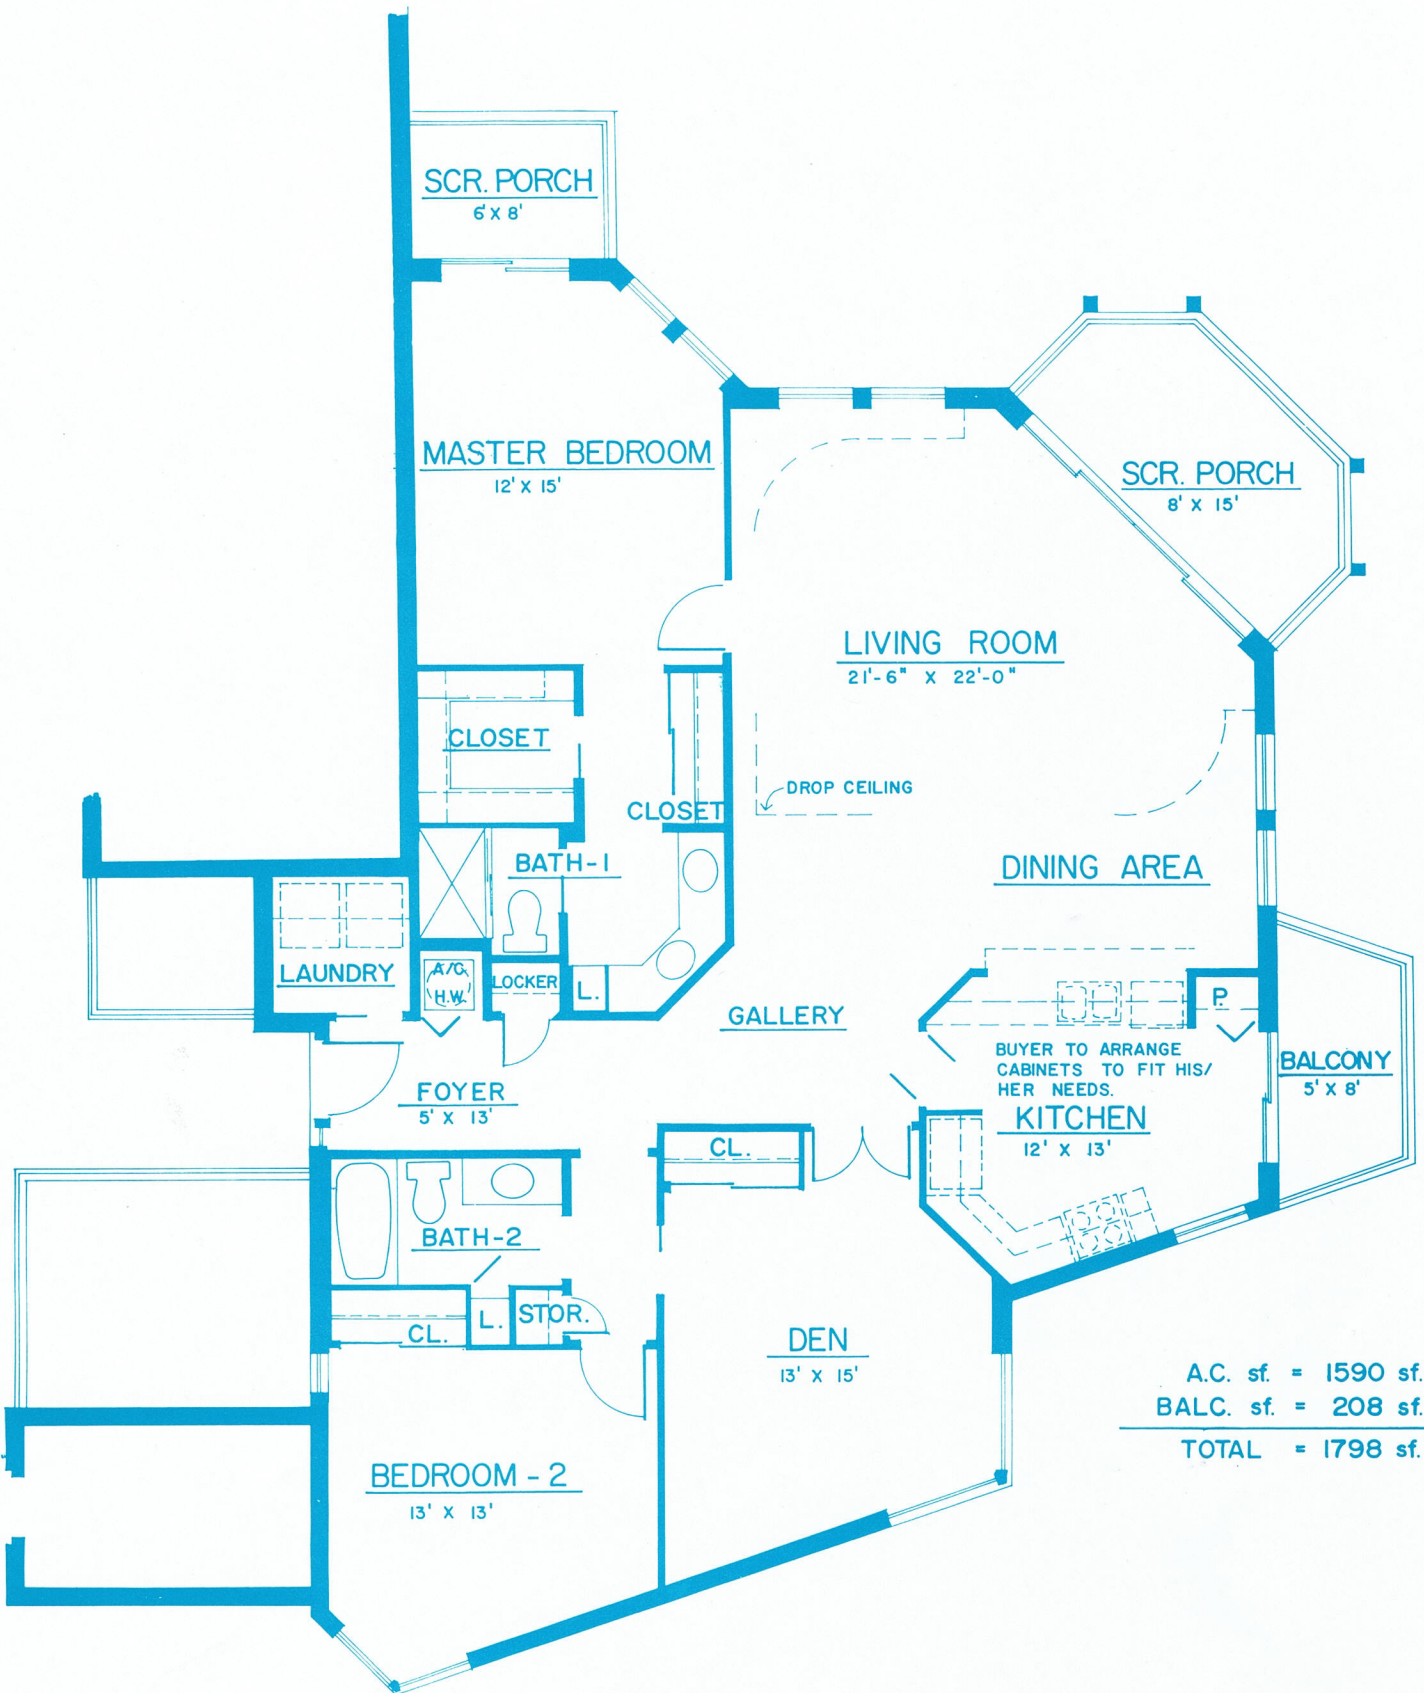

BALCONY AT END UNITS  
ONLY 1 & 15

A.C. sf.	=	1202 sf.
PORCH sf.	=	155 sf.
<b>TOTAL</b>	<b>=</b>	<b>1357 sf.</b>

A.C. sf. = 1590 sf.  
 BALC. sf. = 208 sf.  
 TOTAL = 1798 sf.

BAY

DOCK

GRASS TERRACE

CONC. WALK

SPA

POOL

GAME ROOM & RESTROOM

PLANTING

CAR PORTS

PLANTING

LANDSCAPE

TENNIS COURT OVER PARKING

PARKING

CONC. WALK

BAR B Q PATIO

CANAL

LANDSCAPE

PARKING

STREET