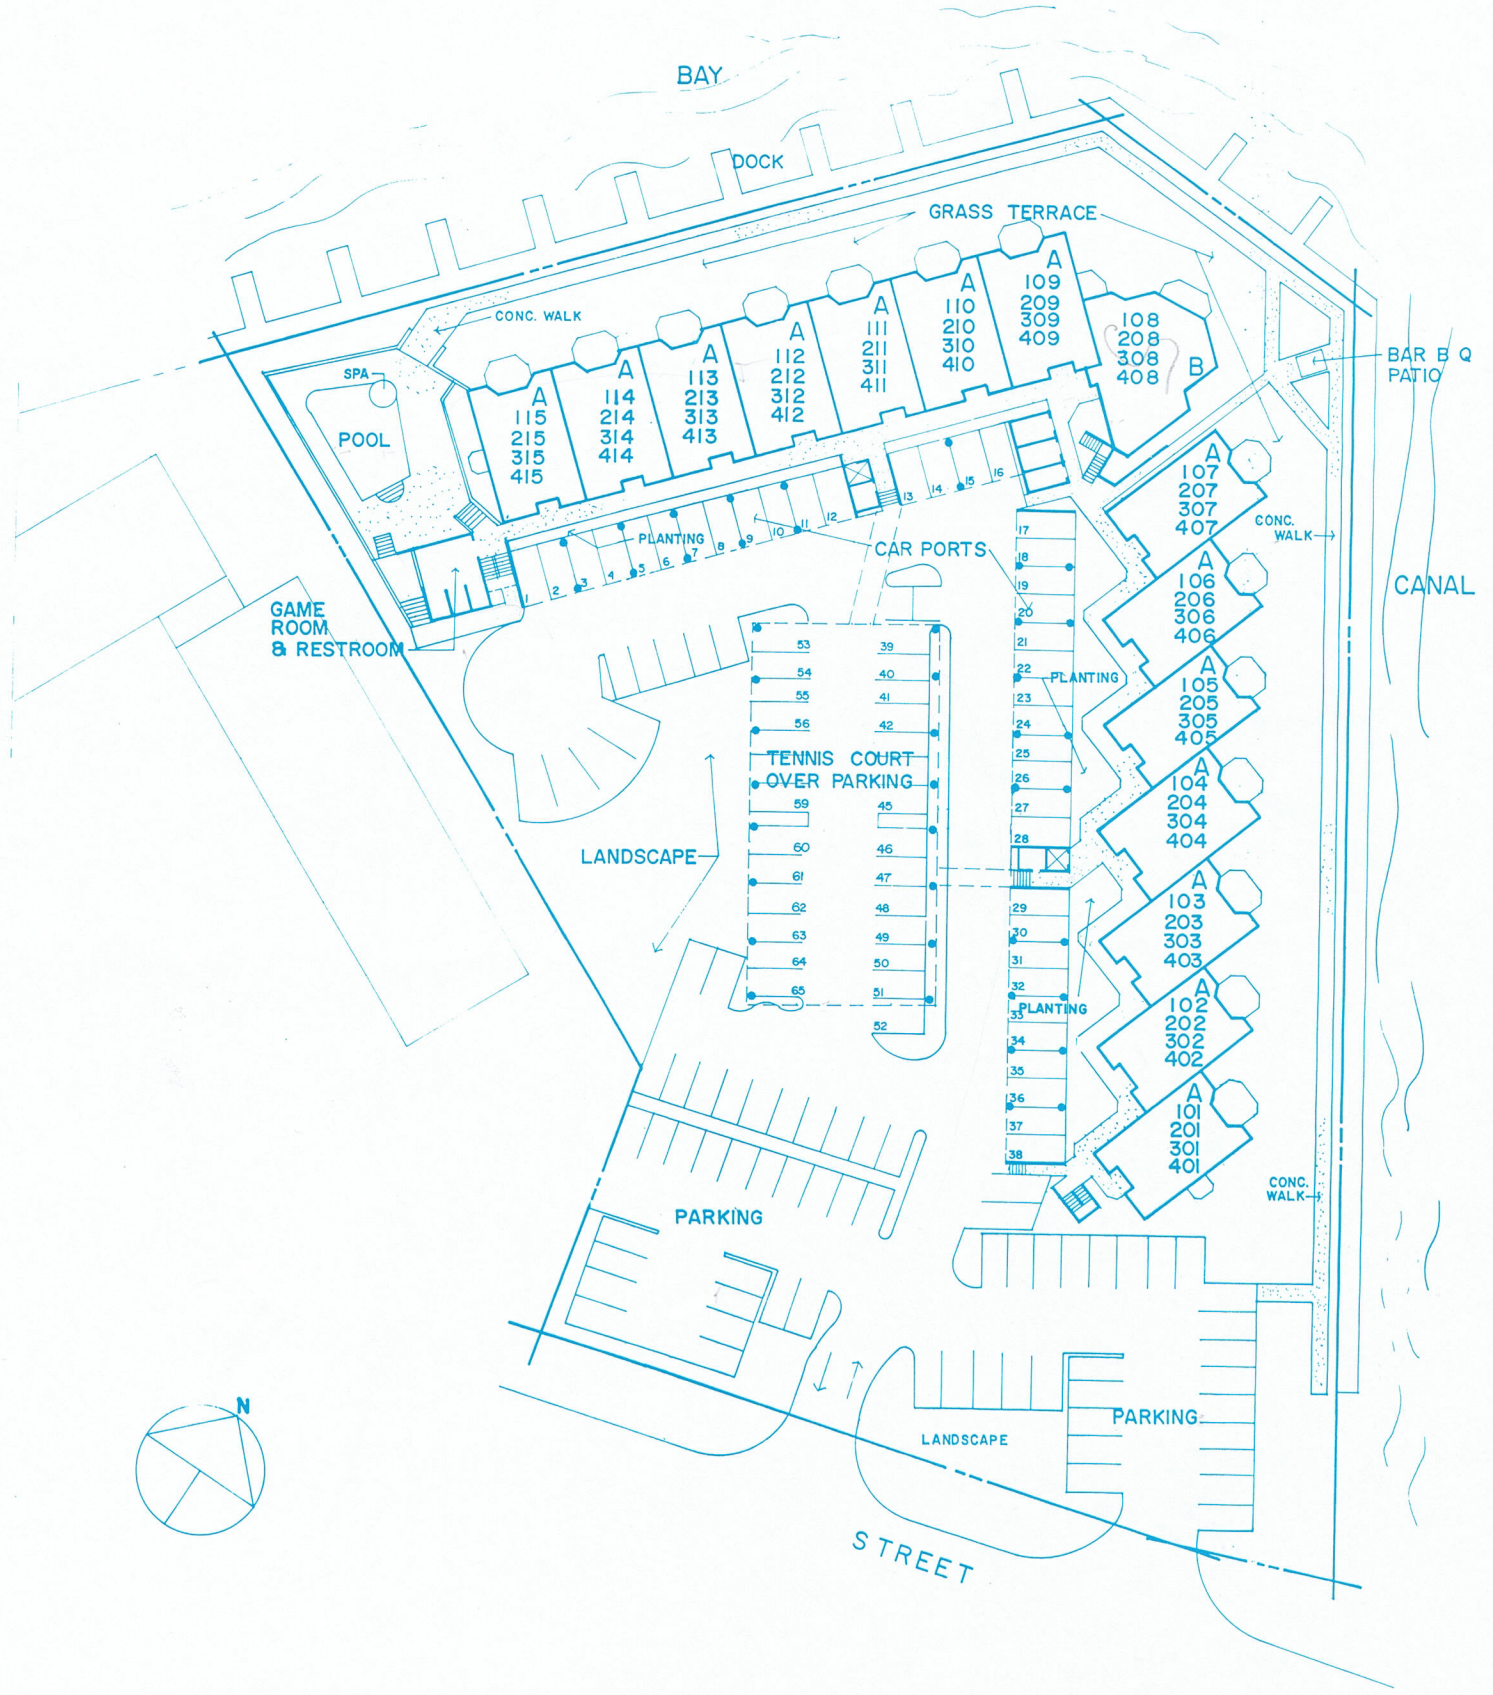

BALCONY AT END UNITS  
ONLY 1 & 15

A.C. sf.	=	1202 sf.
PORCH sf.	=	155 sf.
<b>TOTAL</b>	<b>=</b>	<b>1357 sf.</b>

A.C. sf. = 1590 sf.  
 BALC. sf. = 208 sf.  
 TOTAL = 1798 sf.

BAY

DOCK

GRASS TERRACE

CONC. WALK

SPA

POOL

GAME ROOM & RESTROOM

PLANTING

CAR PORTS

PLANTING

LANDSCAPE

TENNIS COURT OVER PARKING

PARKING

CONC. WALK

BAR B Q PATIO

CANAL

LANDSCAPE

PARKING

STREET