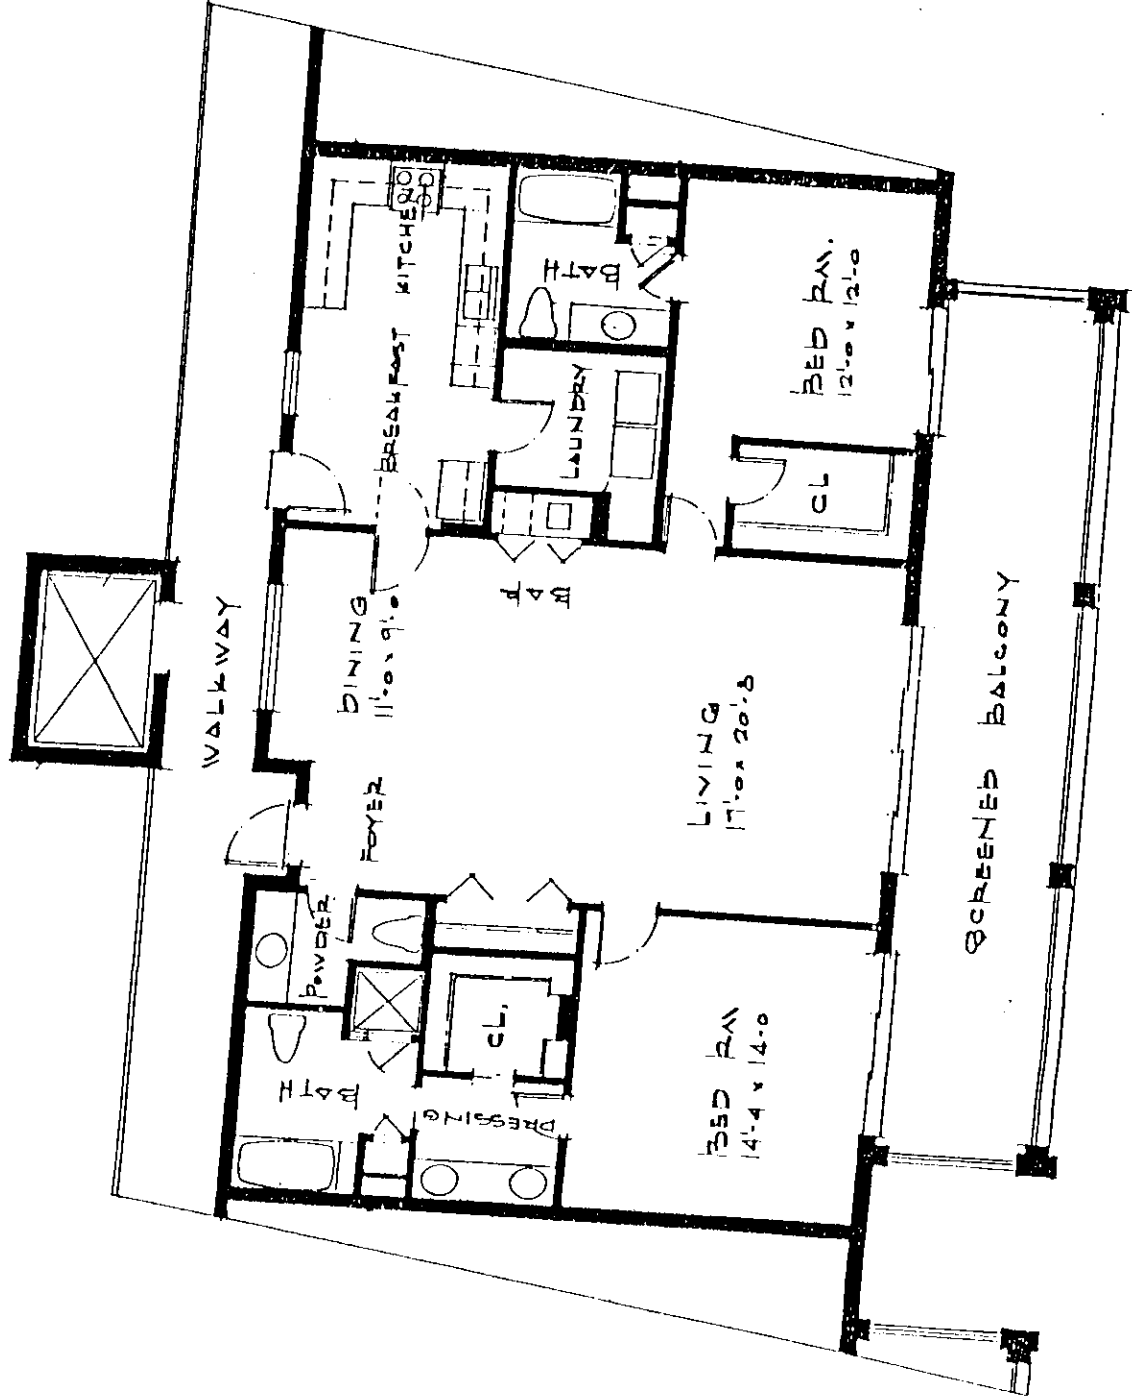

PLAN - UNIT 'A'
1ST & 2ND FLOORS

102
203

Florentine Villas

1020 SWALLOW AVENUE
MARCO ISLAND, FLORIDA 33937
PHONE 813/394-2242 2471

Florentine Villa

1020 SWALLOW AVENUE
MARCO ISLAND, FLORIDA 33937
PHONE 813/394-2242 2471

1451.00 S.F. / 124.05 S.M. LIVING
253 S.F. / 22.81 S.M. BALCONY

PLAN A - THIRD FLOOR

2192.62 S.F./203.78 S.M. - LIVING
581 S.F./54.00 S.M. - BALCONY

Florentine Villas

1020 SWALLOW AVENUE
MARCO ISLAND, FLORIDA 33937
PHONE 813/394-2242 2471