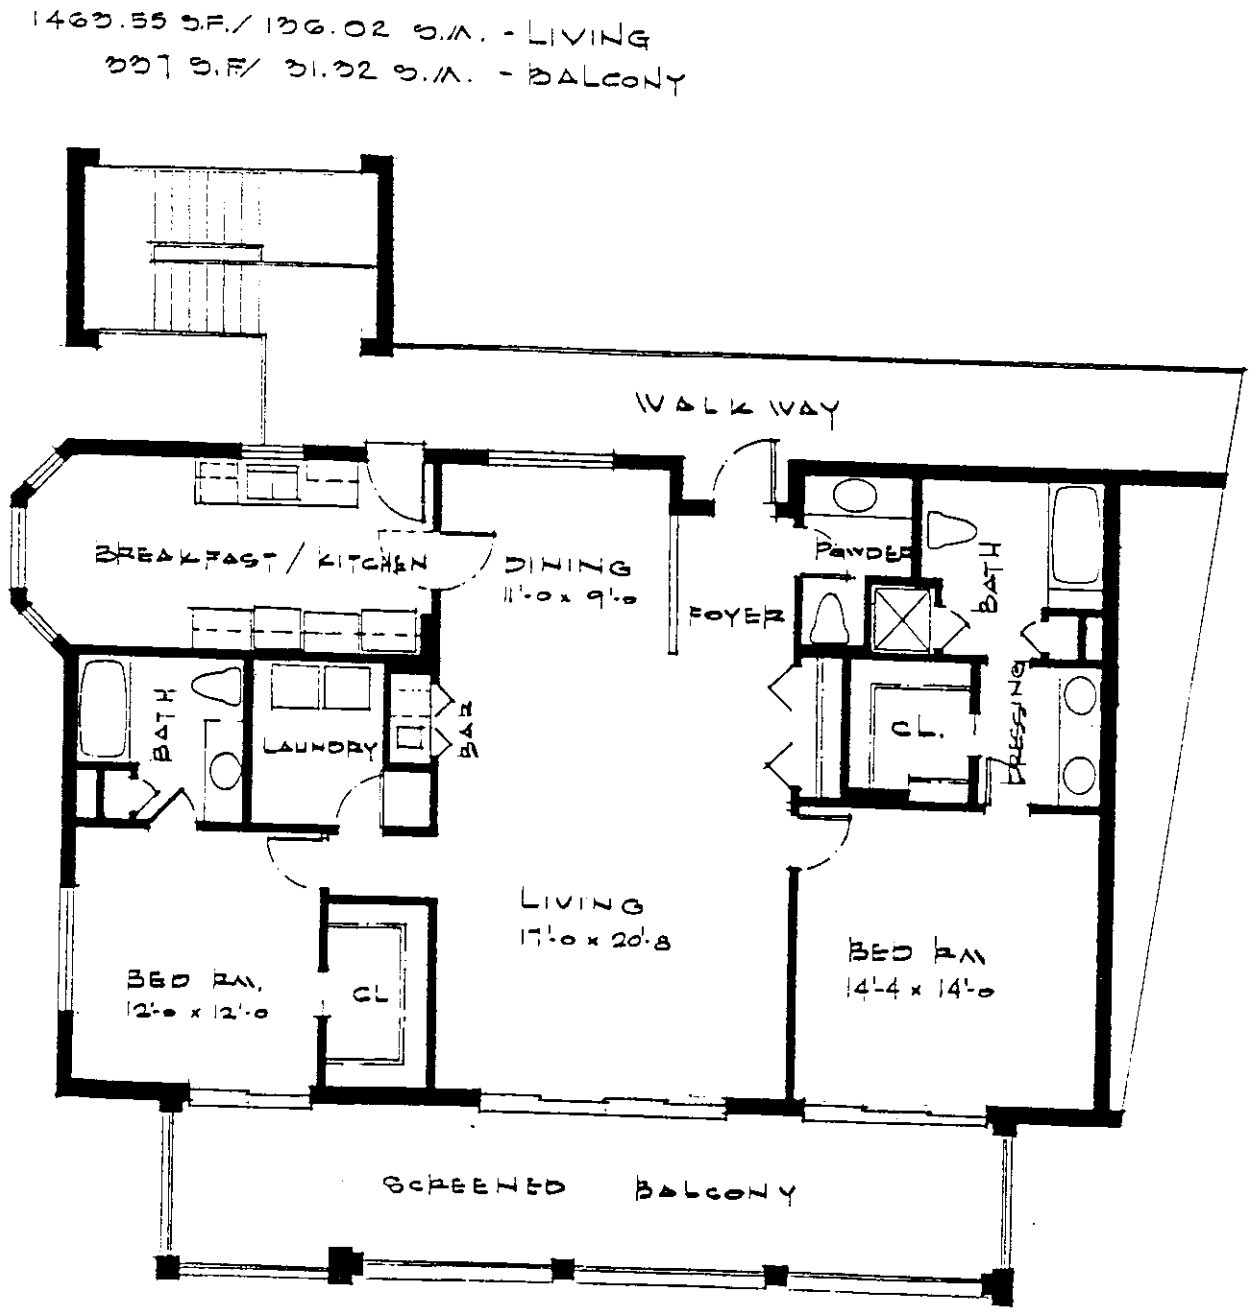

PLAN - UNIT 'A'
1ST & 2ND FLOORS

102
203

Florentine Villas

1020 SWALLOW AVENUE
MARCO ISLAND, FLORIDA 33937
PHONE 813/394-2242 2471

Florentine Villa

1020 SWALLOW AVENUE
MARCO ISLAND, FLORIDA 33937
PHONE 813/394-2242 2471

1451.00 S.F. / 124.05 S.M. LIVING
253 S.F. / 22.81 S.M. BALCONY

PLAN A - THIRD FLOOR

2192.62 S.F./203.78 S.M. - LIVING
581 S.F./54.00 S.M. - BALCONY

Florentine Villas

1020 SWALLOW AVENUE
MARCO ISLAND, FLORIDA 33937
PHONE 813/394-2242 2471