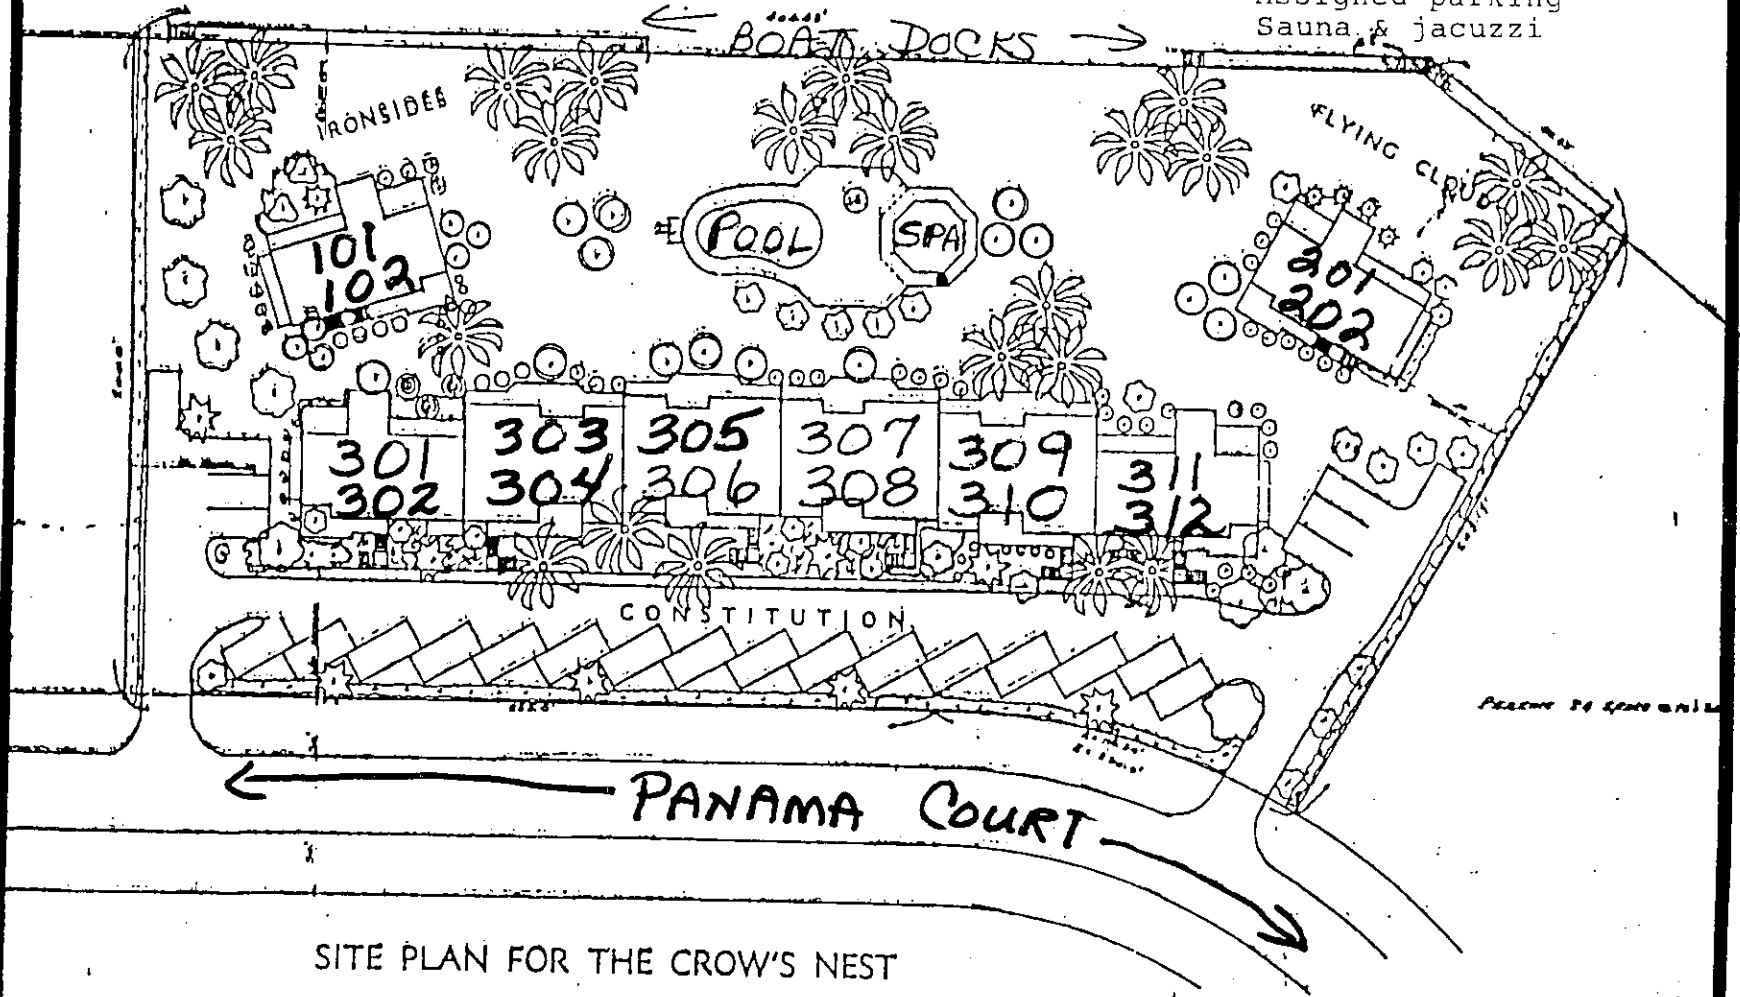

Sq. Ft.	Bed	Bath
1410	2	2
1613	2	2 (03,10)

Crow's Nest

- AMENITIES: (stairs only)
 Heated pool Rec room
 Dock (common, ea unit gets 30
 Screened porch
 Washer/dryer in unit
 Extra storage
 Assigned parking
 Sauna & jacuzzi

Rental Res: 30-day min
Pets: No

SWALLOW WATERWAY
Built: 1977 St: 2 Un: 18

SITE PLAN FOR THE CROW'S NEST

881 Panama Court

THE CROWS NEST
 TYPICAL FLOOR PLAN
 FOR
 APT. TYPE "A"
 A LUXURIOUS RESIDENTIAL
 CONDOMINIUM

THE CROWS NEST
 TYPICAL FLOOR PLAN
 FOR
 APT. TYPE "B"
 A LUXURIOUS RESIDENTIAL
 CONDOMINIUM