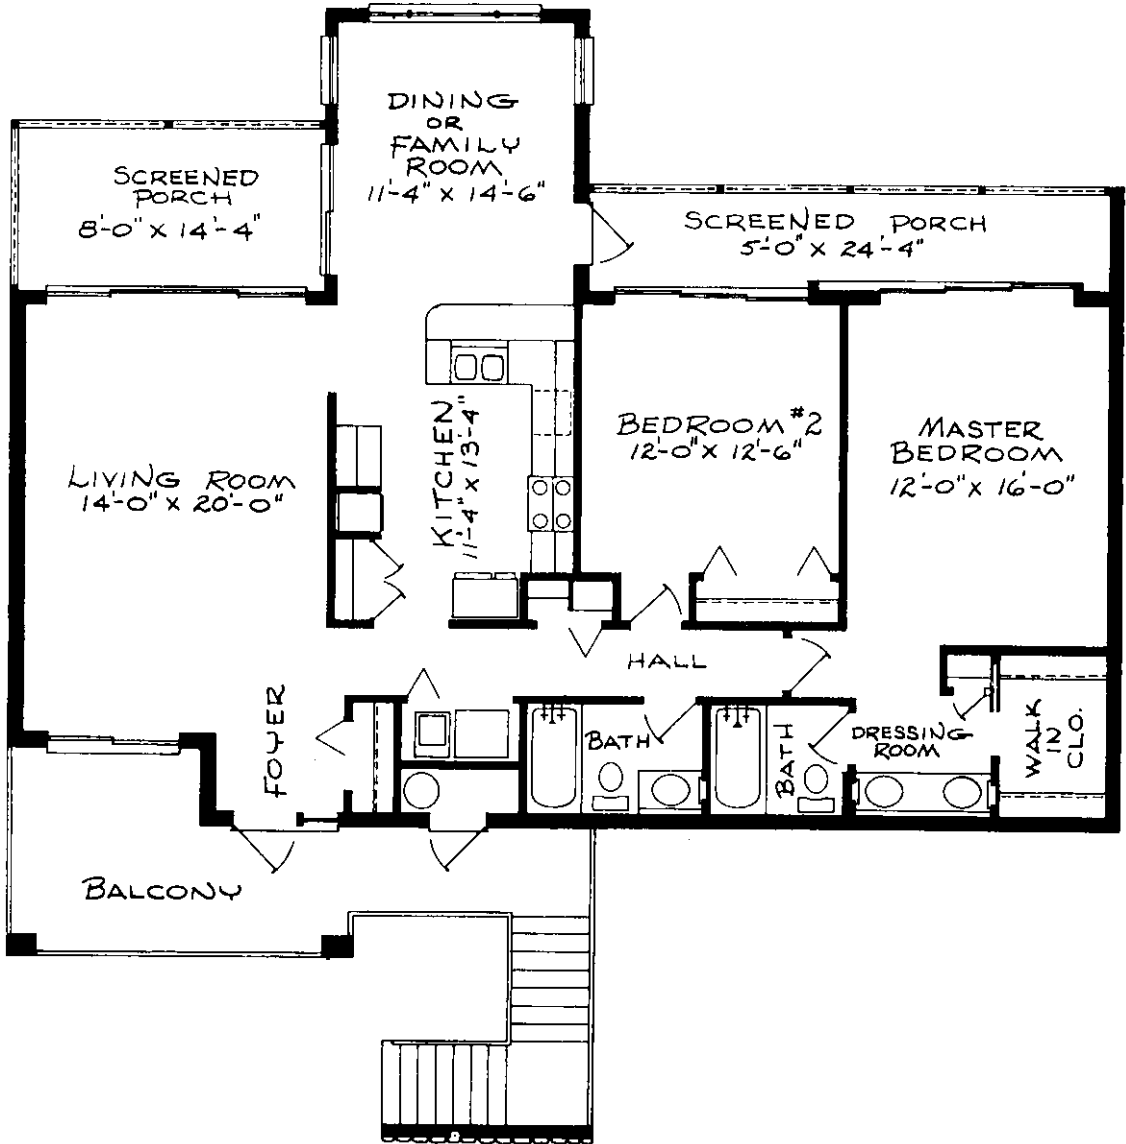

Sq. Ft.	Bed	Bath
1410	2	2
1613	2	2 (03,10)

Crow's Nest

- AMENITIES: (stairs only)
 Heated pool Rec room
 Dock (common, ea unit gets 30
 Screened porch
 Washer/dryer in unit
 Extra storage
 Assigned parking
 Sauna & jacuzzi

Rental Res: 30-day min
Pets: No

SWALLOW WATERWAY
Built: 1977 St: 2 Un: 18

SITE PLAN FOR THE CROW'S NEST

881 Panama Court

THE CROWS NEST
 TYPICAL FLOOR PLAN
 FOR
 APT. TYPE "A"
 A LUXURIOUS RESIDENTIAL
 CONDOMINIUM

THE CROWS NEST
 TYPICAL FLOOR PLAN
 FOR
 APT. TYPE "B"
 A LUXURIOUS RESIDENTIAL
 CONDOMINIUM