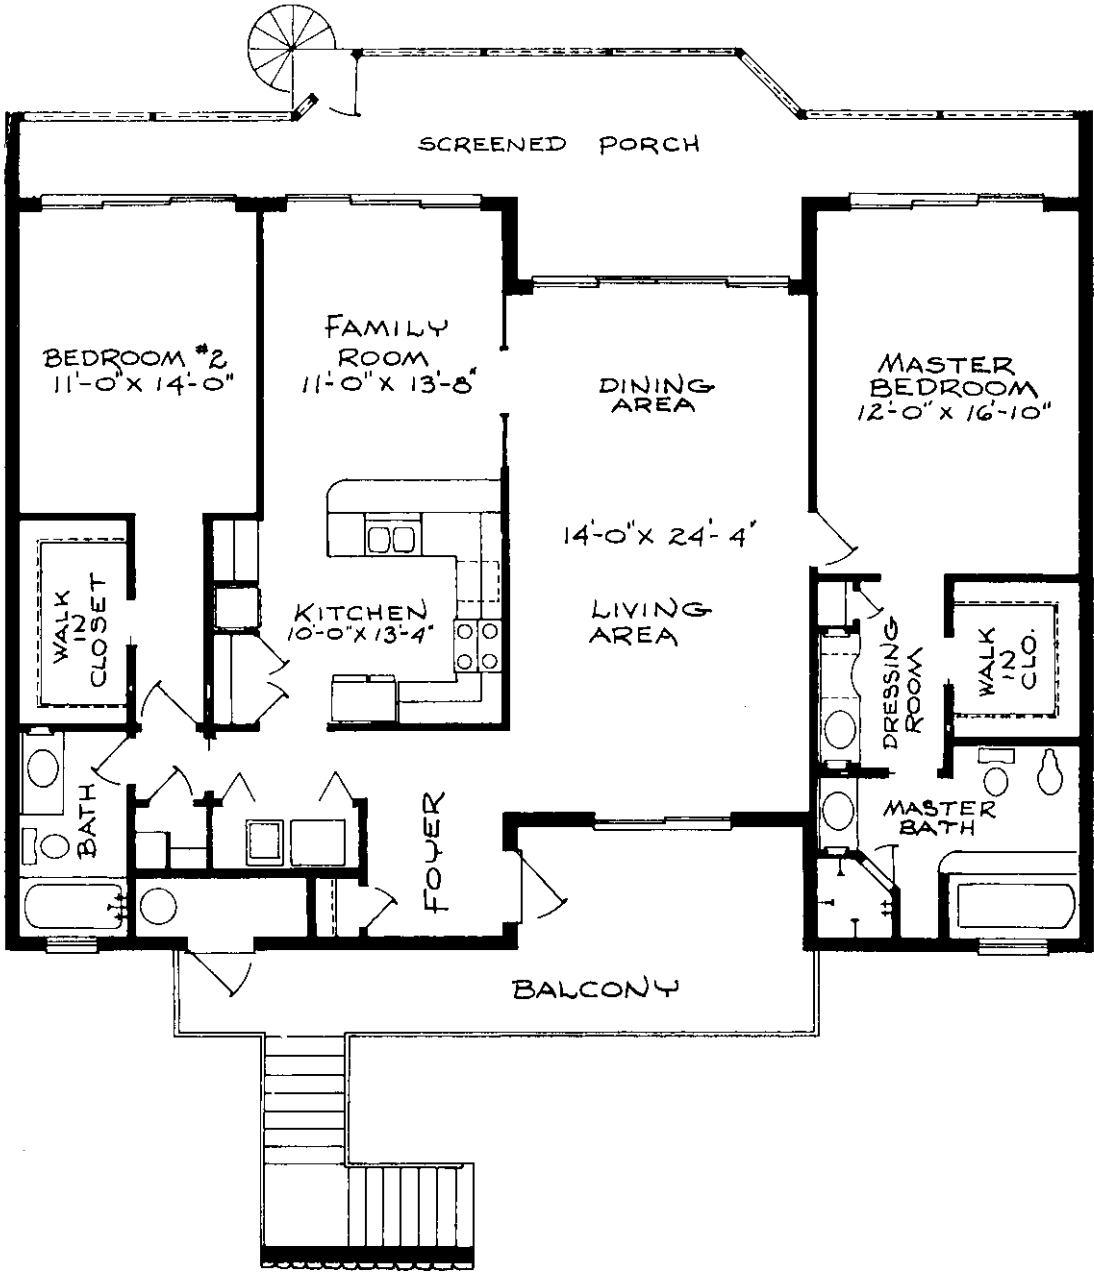

Sq. Ft.	Bed	Bath
1410	2	2
1613	2	2 (03,10)

Crow's Nest

- AMENITIES: (stairs only)
 Heated pool Rec room
 Dock (common, ea unit gets 30
 Screened porch
 Washer/dryer in unit
 Extra storage
 Assigned parking
 Sauna & jacuzzi

Rental Res: 30-day min
Pets: No

SWALLOW WATERWAY
Built: 1977 St: 2 Un: 18

SITE PLAN FOR THE CROW'S NEST

881 Panama Court

THE CROWS NEST
 TYPICAL FLOOR PLAN
 FOR
 APT. TYPE "A"
 A LUXURIOUS RESIDENTIAL
 CONDOMINIUM

THE CROWS NEST
 TYPICAL FLOOR PLAN
 FOR
 APT. TYPE "B"
 A LUXURIOUS RESIDENTIAL
 CONDOMINIUM