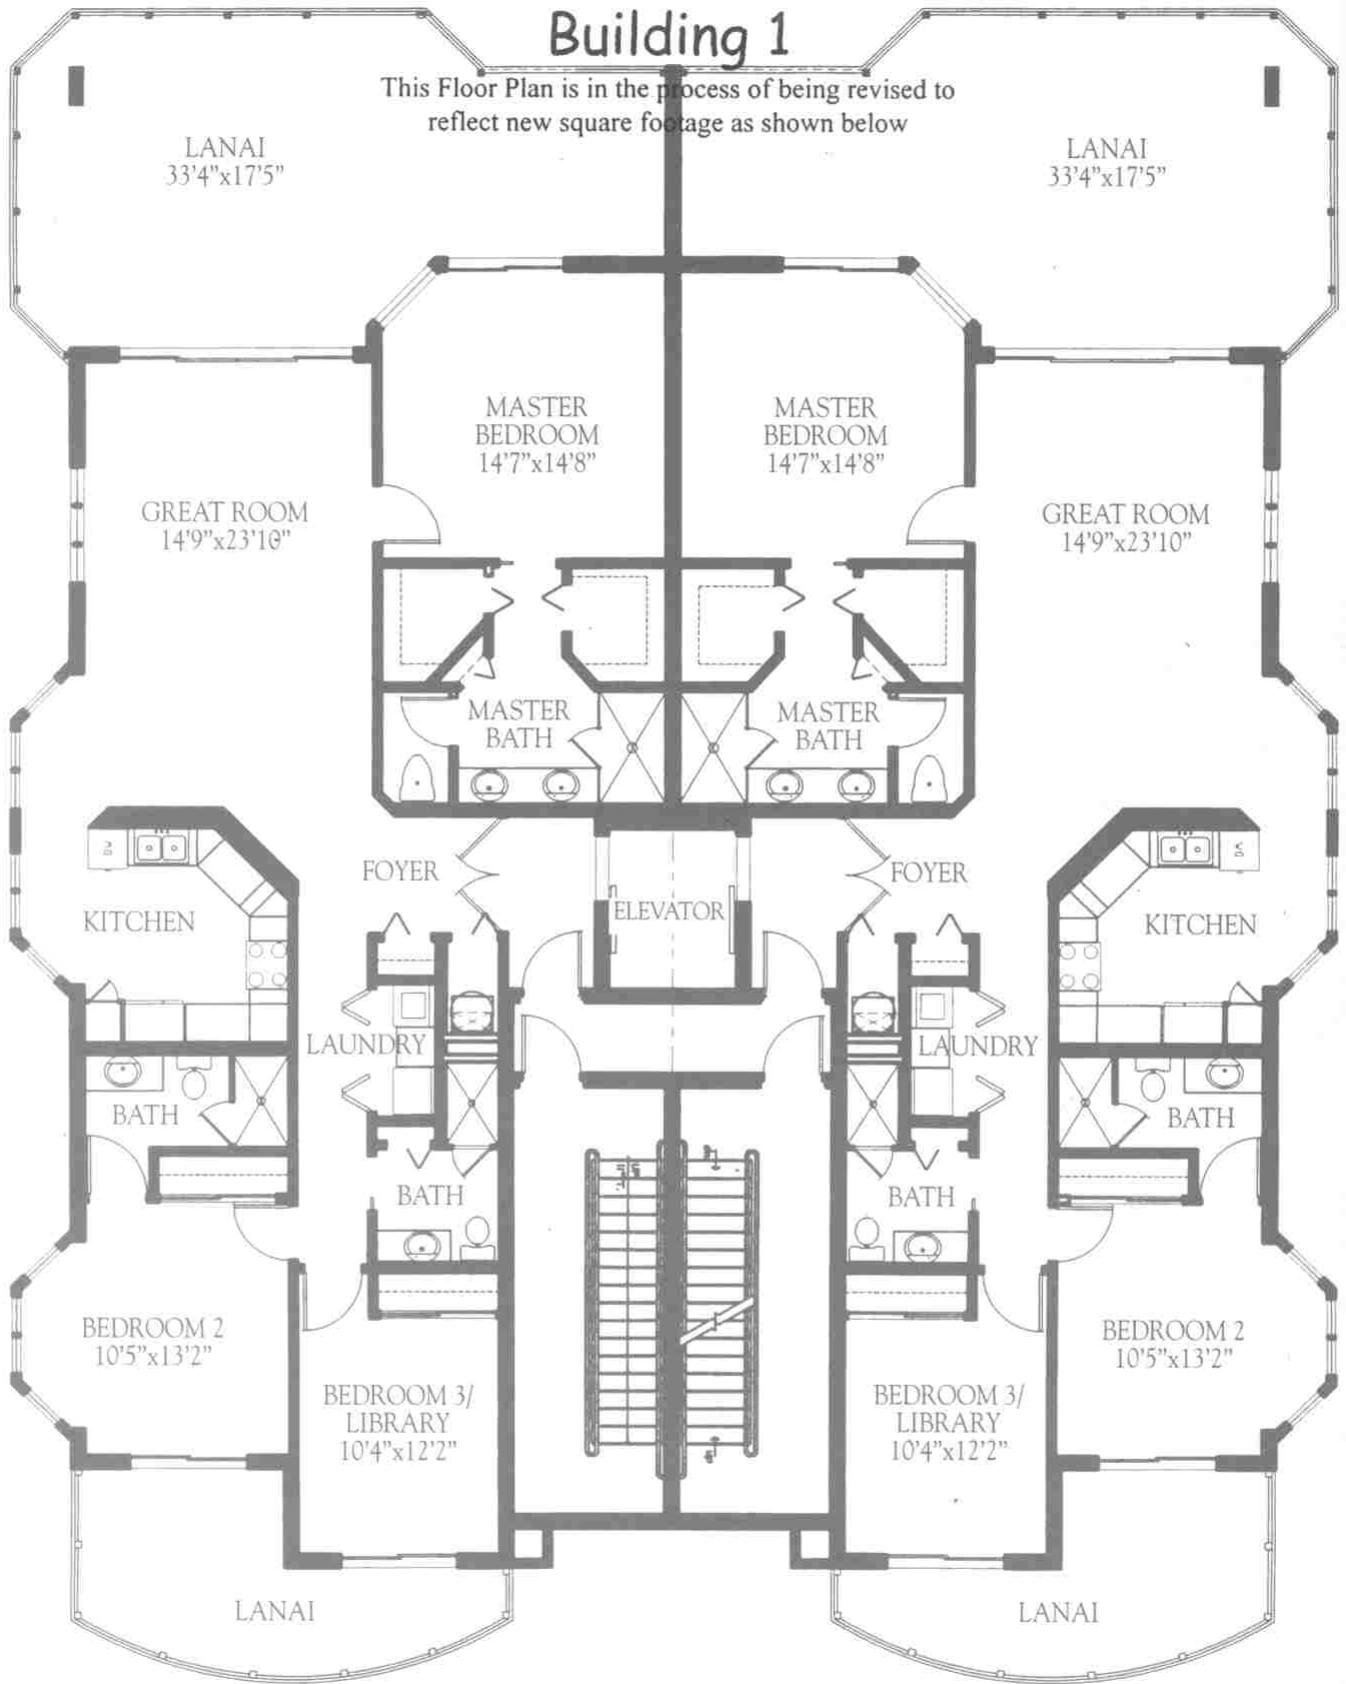

Building 1

This Floor Plan is in the process of being revised to reflect new square footage as shown below

Air-Conditioned Living Area
 Lanai
 Total

~~1,712 Sq. Ft.~~ **1860 sq/ft**
~~650 Sq. Ft.~~ **502 sq/ft**
 2,362 Sq. Ft.